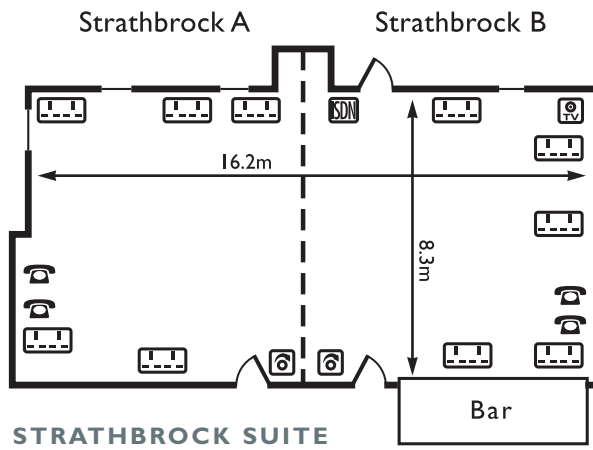

HOUSTOUN SUITE

	ROOM CAPACITIES								ROOM DIMENSIONS		DOOR DIMENSIONS				
	THEATRE - FP	THEATRE - RP	BOARDROOM	CABARET - FP	CABARET - RP	CLASSROOM	U-SHAPE	BANQUET	LENGTH (m)	WIDTH (m)	HEIGHT (m)	WIDTH (m)	NATURAL LIGHT	AIR CON.	FLOOR NO.
Houstoun Suite	400	300	80	220	165	150	80	250	18.9	17	2	2.2	✓	✓	G
Houstoun A	200	150	50	100	75	60	50	120	10	17	2.1	1.7	✓	✓	G
Houstoun B	100	75	30	50	35	40	30	70	8	12	2.1	1.1	✓	✓	G
Strathbrock Suite	130	100	30	60	35	40	30	120	16.2	8.3	2.04	1.49	✓	✓	G
Strathbrock A	60	45	20	30	25	15	20	50	8	8.3	2.04	1.49	✓	✓	G
Strathbrock B	60	45	20	30	25	15	20	50	8	8.3	2.04	1.49	✓	✓	G
Shairp Suite	80	60	25	40	30	20	25	-	9.3	8.1	2	1.4	✓	✓	1
Dower Room	-	-	14	-	-	-	-	-	8.2	5.1	2	1.4	✓	✓	1
Tower Boardroom	-	-	6	-	-	-	-	-	3.6	4.8	1.82	0.75	✓		3

FP = Front projection RP = Rear projection LG = Lower ground G = Ground 1 = First 2 = Second 3 = Third 4 = Fourth

MACDONALD
HOUSTOUN HOUSE
 EDINBURGH WEST

KEY

SCOTLAND