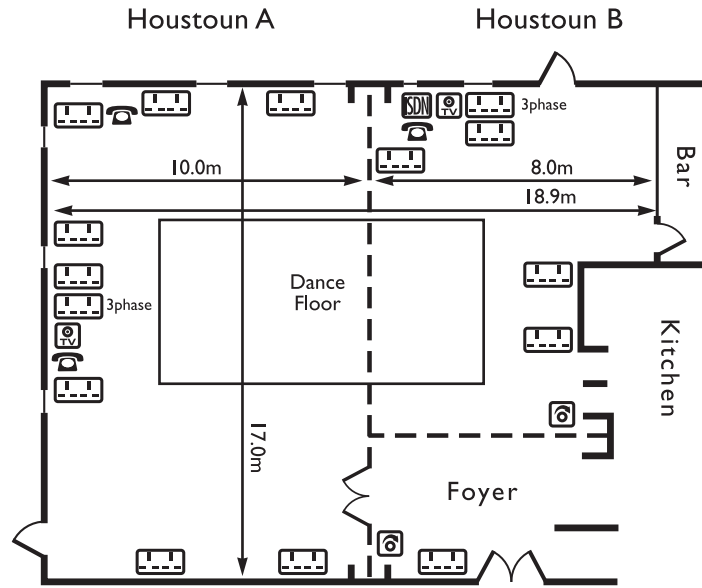

HOUSTOUN SUITE

	ROOM CAPACITIES								ROOM DIMENSIONS		DOOR DIMENSIONS				
	THEATRE - FP	THEATRE - RP	BOARDROOM	CABARET - FP	CABARET - RP	CLASSROOM	U-SHAPE	BANQUET	LENGTH (m)	WIDTH (m)	HEIGHT (m)	WIDTH (m)	NATURAL LIGHT	AIR CON.	FLOOR NO.
Houstoun Suite	400	300	80	220	165	150	80	250	18.9	17	2	2.2	✓	✓	G
Houstoun A	200	150	50	100	75	60	50	120	10	17	2.1	1.7	✓	✓	G
Houstoun B	100	75	30	50	35	40	30	70	8	12	2.1	1.1	✓	✓	G
Strathbrock Suite	130	100	30	60	35	40	30	120	16.2	8.3	2.04	1.49	✓	✓	G
Strathbrock A	60	45	20	30	25	15	20	50	8	8.3	2.04	1.49	✓	✓	G
Strathbrock B	60	45	20	30	25	15	20	50	8	8.3	2.04	1.49	✓	✓	G
Shairp Suite	80	60	25	40	30	20	25	-	9.3	8.1	2	1.4	✓	✓	1
Dower Room	-	-	14	-	-	-	-	-	8.2	5.1	2	1.4	✓	✓	1
Tower Boardroom	-	-	6	-	-	-	-	-	3.6	4.8	1.82	0.75	✓		3

FP = Front projection RP = Rear projection LG = Lower ground G = Ground 1 = First 2 = Second 3 = Third 4 = Fourth

MACDONALD
HOUSTOUN HOUSE
 EDINBURGH WEST

KEY

SCOTLAND