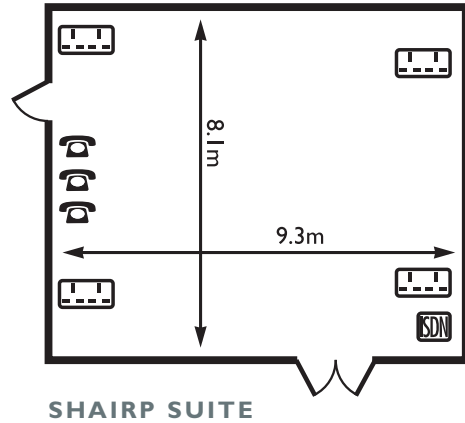

HOUSTOUN SUITE

	ROOM CAPACITIES								ROOM DIMENSIONS		DOOR DIMENSIONS				
	THEATRE - FP	THEATRE - RP	BOARDROOM	CABARET - FP	CABARET - RP	CLASSROOM	U-SHAPE	BANQUET	LENGTH (m)	WIDTH (m)	HEIGHT (m)	WIDTH (m)	NATURAL LIGHT	AIR CON.	FLOOR NO.
Houstoun Suite	400	300	80	220	165	150	80	250	18.9	17	2	2.2	✓	✓	G
Houstoun A	200	150	50	100	75	60	50	120	10	17	2.1	1.7	✓	✓	G
Houstoun B	100	75	30	50	35	40	30	70	8	12	2.1	1.1	✓	✓	G
Strathbrock Suite	130	100	30	60	35	40	30	120	16.2	8.3	2.04	1.49	✓	✓	G
Strathbrock A	60	45	20	30	25	15	20	50	8	8.3	2.04	1.49	✓	✓	G
Strathbrock B	60	45	20	30	25	15	20	50	8	8.3	2.04	1.49	✓	✓	G
Shairp Suite	80	60	25	40	30	20	25	-	9.3	8.1	2	1.4	✓	✓	1
Dower Room	-	-	14	-	-	-	-	-	8.2	5.1	2	1.4	✓	✓	1
Tower Boardroom	-	-	6	-	-	-	-	-	3.6	4.8	1.82	0.75	✓		3

FP = Front projection RP = Rear projection LG = Lower ground G = Ground 1 = First 2 = Second 3 = Third 4 = Fourth

MACDONALD
HOUSTOUN HOUSE
 EDINBURGH WEST

KEY

SCOTLAND