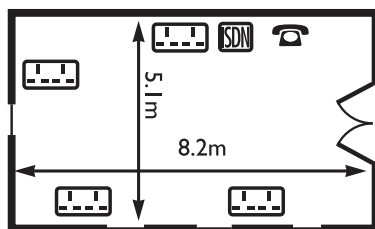

HOUSTOUN SUITE

	ROOM CAPACITIES								ROOM DIMENSIONS		DOOR DIMENSIONS				
	THEATRE - FP	THEATRE - RP	BOARDROOM	CABARET - FP	CABARET - RP	CLASSROOM	U-SHAPE	BANQUET	LENGTH (m)	WIDTH (m)	HEIGHT (m)	WIDTH (m)	NATURAL LIGHT	AIR CON.	FLOOR NO.
Houstoun Suite	400	300	80	220	165	150	80	250	18.9	17	2	2.2	✓	✓	G
Houstoun A	200	150	50	100	75	60	50	120	10	17	2.1	1.7	✓	✓	G
Houstoun B	100	75	30	50	35	40	30	70	8	12	2.1	1.1	✓	✓	G
Strathbrock Suite	130	100	30	60	35	40	30	120	16.2	8.3	2.04	1.49	✓	✓	G
Strathbrock A	60	45	20	30	25	15	20	50	8	8.3	2.04	1.49	✓	✓	G
Strathbrock B	60	45	20	30	25	15	20	50	8	8.3	2.04	1.49	✓	✓	G
Shairp Suite	80	60	25	40	30	20	25	-	9.3	8.1	2	1.4	✓	✓	1
Dower Room	-	-	14	-	-	-	-	-	8.2	5.1	2	1.4	✓	✓	1
Tower Boardroom	-	-	6	-	-	-	-	-	3.6	4.8	1.82	0.75	✓		3

FP = Front projection RP = Rear projection LG = Lower ground G = Ground 1 = First 2 = Second 3 = Third 4 = Fourth

MACDONALD
HOUSTOUN HOUSE
 EDINBURGH WEST

KEY

SCOTLAND