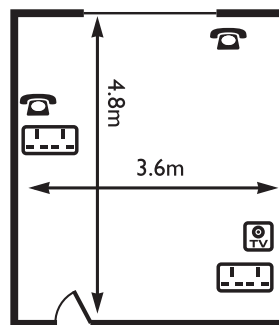

HOUSTOUN SUITE

	ROOM CAPACITIES								ROOM DIMENSIONS		DOOR DIMENSIONS				
	THEATRE - FP	THEATRE - RP	BOARDROOM	CABARET - FP	CABARET - RP	CLASSROOM	U-SHAPE	BANQUET	LENGTH (m)	WIDTH (m)	HEIGHT (m)	WIDTH (m)	NATURAL LIGHT	AIR CON.	FLOOR NO.
Houstoun Suite	400	300	80	220	165	150	80	250	18.9	17	2	2.2	✓	✓	G
Houstoun A	200	150	50	100	75	60	50	120	10	17	2.1	1.7	✓	✓	G
Houstoun B	100	75	30	50	35	40	30	70	8	12	2.1	1.1	✓	✓	G
Strathbrock Suite	130	100	30	60	35	40	30	120	16.2	8.3	2.04	1.49	✓	✓	G
Strathbrock A	60	45	20	30	25	15	20	50	8	8.3	2.04	1.49	✓	✓	G
Strathbrock B	60	45	20	30	25	15	20	50	8	8.3	2.04	1.49	✓	✓	G
Shairp Suite	80	60	25	40	30	20	25	-	9.3	8.1	2	1.4	✓	✓	1
Dower Room	-	-	14	-	-	-	-	-	8.2	5.1	2	1.4	✓	✓	1
Tower Boardroom	-	-	6	-	-	-	-	-	3.6	4.8	1.82	0.75	✓		3

FP = Front projection RP = Rear projection LG = Lower ground G = Ground 1 = First 2 = Second 3 = Third 4 = Fourth

MACDONALD
HOUSTOUN HOUSE
 EDINBURGH WEST

KEY

SCOTLAND