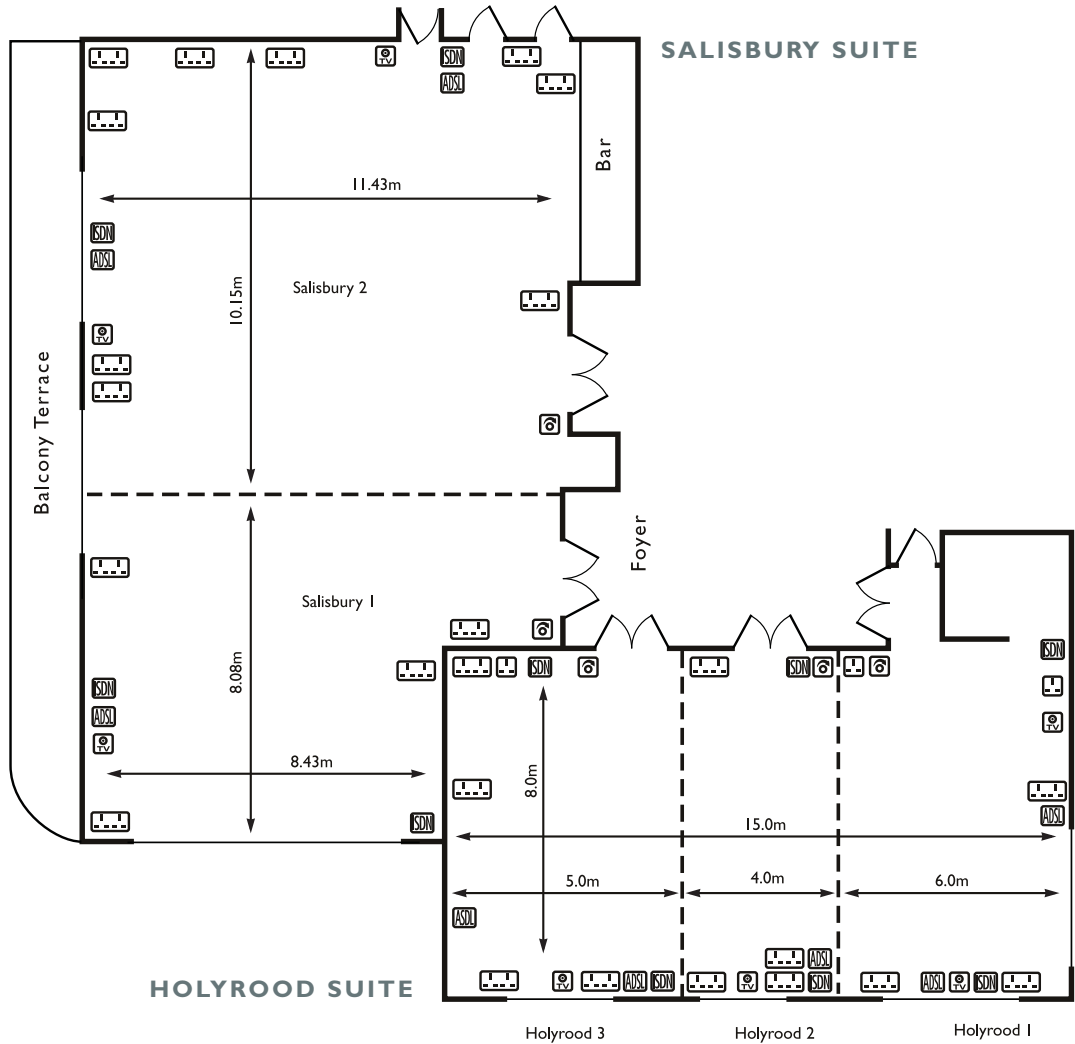

SCOTLAND

MACDONALD  
**HOLYROOD HOTEL**  
 EDINBURGH

**KEY**

-  **DOUBLE POWER SOCKET**
-  **SINGLE POWER SOCKET**
-  **TV AERIAL SOCKET**
-  **ISDN SOCKET**
-  **SMART BOARD**
-  **TELEPHONE SOCKET**
-  **MOVEABLE PARTITION**
-  **VIDEO SCREEN**
-  **TEMP/AIRCON CONTROL**
-  **PA SYSTEM SOCKET**
-  **LIGHT SWITCH/DIMMER**
-  **ADSL SOCKET**
-  **FAX SOCKET**
-  **WIRELESS BROADBAND**

	ROOM CAPACITIES								ROOM DIMENSIONS		DOOR DIMENSIONS				
	THEATRE - FP	THEATRE - RP	BOARDROOM	CABARET - FP	CABARET - RP	CLASSROOM	U-SHAPE	BANQUET	LENGTH (m)	WIDTH (m)	HEIGHT (m)	WIDTH (m)	NATURAL LIGHT	AIR CON.	FLOOR NO.
Holyrood Suite	100	60	40	48	-	50	40	60	8	15	2.03	0.92	✓	✓	1
Holyrood 1	30	-	18	12	-	12	16	18	8	6	2	0.9	✓	✓	1
Holyrood 2	20	-	15	12	-	10	12	15	8	4	2	1.65	✓	✓	1
Holyrood 3	30	-	18	12	-	12	16	18	8	5	2	1.65	✓	✓	1
Salisbury Suite	200	150	60	100	60	100	60	180	18.23	11.43	2.03	1.65	✓	✓	1
Salisbury 1	70	-	25	40	-	30	25	50	8.43	8.08	2	1.65	✓	✓	1
Salisbury 2	100	60	30	48	-	40	30	70	11.43	10.15	2	1.65	✓	✓	1