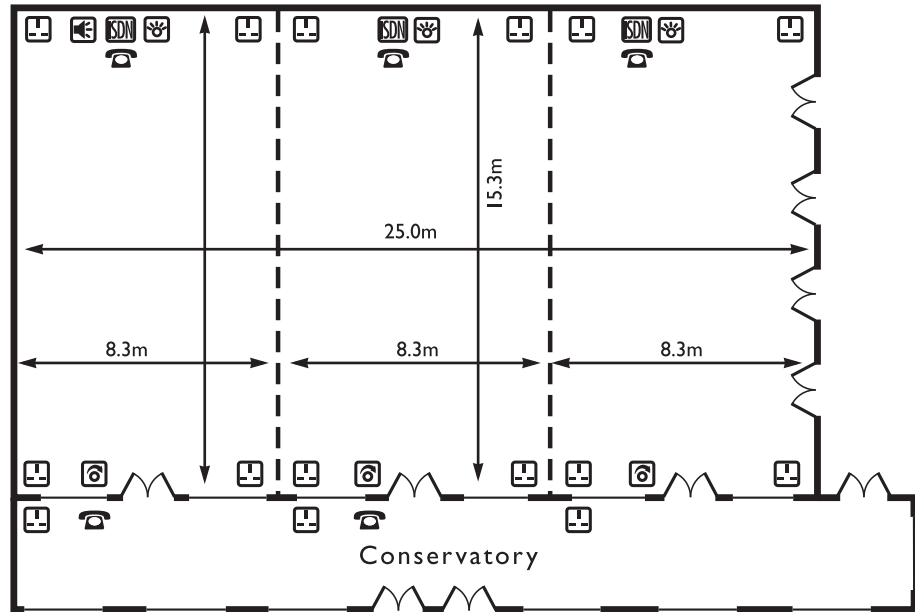

LAKES & THE NORTH

A MACDONALD ASSOCIATE HOTEL
GISBOROUGH HALL HOTEL
 NORTH YORKSHIRE

KEY

-  **DOUBLE POWER SOCKET**
-  **SINGLE POWER SOCKET**
-  **TV AERIAL SOCKET**
-  **ISDN SOCKET**
-  **SMART BOARD**
-  **TELEPHONE SOCKET**
-  **MOVEABLE PARTITION**
-  **VIDEO SCREEN**
-  **TEMP/AIRCON CONTROL**
-  **PA SYSTEM SOCKET**
-  **LIGHT SWITCH/DIMMER**
-  **ADSL SOCKET**
-  **FAX SOCKET**
-  **WIRELESS BROADBAND**

FP = Front projection RP = Rear projection LG = Lower ground G = Ground 1 = First 2 = Second 3 = Third 4 = Fourth

A MACDONALD ASSOCIATE HOTEL
GISBOROUGH HALL HOTEL
 NORTH YORKSHIRE

LONGHULL

WATERFALL

FOXDALE