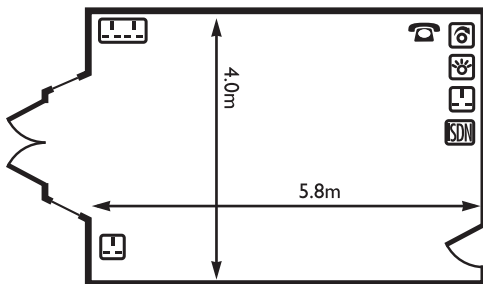

MADOC SUITE

	ROOM CAPACITIES								ROOM DIMENSIONS		DOOR DIMENSIONS		FLOOR NO.		
	THEATRE - FP	THEATRE - RP	BOARDROOM	CABARET - FP	CABARET - RP	CLASSROOM	U-SHAPE	BANQUET	LENGTH (m)	WIDTH (m)	HEIGHT (m)	WIDTH (m)	NATURAL LIGHT	AIR CON.	FLOOR NO.
Madoc Suite	300	250	-	152	96	120	-	220	25	15.3	2.33	0.86	✓	✓	G
Madoc 1, 2, 3 (separate rooms)	100	-	-	50	48	40	24	60	15.3	8.3	2.05	1.6	✓	✓	G
Madoc 1, 2, 3 (two rooms)	200	-	-	100	48	70	24	140	17	15.3	2.05	1.6	✓	✓	G
Longhull	-	-	20	-	-	-	-	24	8	6	2.33	0.86	✓	✓	G
Waterfall	35	-	16	-	-	16	16	16	5.8	5.8	2.33	0.86	✓	✓	G
Plantation, Foxdale, Cedar	-	-	10	-	-	-	-	-	5.8	4	2.33	0.86	✓	✓	G
Priory	40	-	24	-	-	18	20	30	8.2	5.8	2.33	0.86	✓	✓	G

FP = Front projection RP = Rear projection LG = Lower ground G = Ground 1 = First 2 = Second 3 = Third 4 = Fourth

A MACDONALD ASSOCIATE HOTEL
GISBOROUGH HALL HOTEL
 NORTH YORKSHIRE

LONGHULL

WATERFALL

FOXDALE