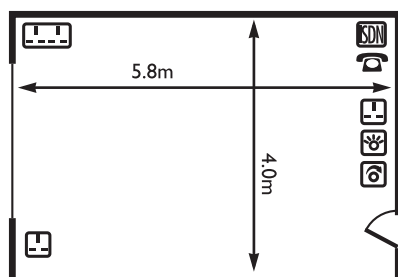

A MACDONALD ASSOCIATE HOTEL
GISBOROUGH HALL HOTEL
NORTH YORKSHIRE

CEDAR

KEY

LAKES & THE NORTH