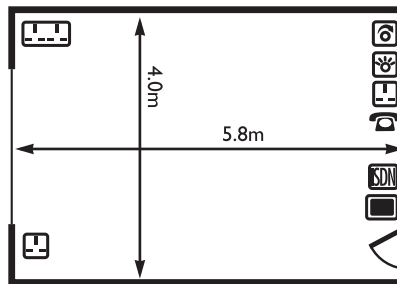

MADOC SUITE

	ROOM CAPACITIES								ROOM DIMENSIONS		DOOR DIMENSIONS		FLOOR NO.		
	THEATRE - FP	THEATRE - RP	BOARDROOM	CABARET - FP	CABARET - RP	CLASSROOM	U-SHAPE	BANQUET	LENGTH (m)	WIDTH (m)	HEIGHT (m)	WIDTH (m)	NATURAL LIGHT	AIR CON.	FLOOR NO.
Madoc Suite	300	250	-	152	96	120	-	220	25	15.3	2.33	0.86	✓	✓	G
Madoc 1, 2, 3 (separate rooms)	100	-	-	50	48	40	24	60	15.3	8.3	2.05	1.6	✓	✓	G
Madoc 1, 2, 3 (two rooms)	200	-	-	100	48	70	24	140	17	15.3	2.05	1.6	✓	✓	G
Longhull	-	-	20	-	-	-	-	24	8	6	2.33	0.86	✓	✓	G
Waterfall	35	-	16	-	-	16	16	16	5.8	5.8	2.33	0.86	✓	✓	G
Plantation, Foxdale, Cedar	-	-	10	-	-	-	-	-	5.8	4	2.33	0.86	✓	✓	G
Priory	40	-	24	-	-	18	20	30	8.2	5.8	2.33	0.86	✓	✓	G

FP = Front projection RP = Rear projection LG = Lower ground G = Ground 1 = First 2 = Second 3 = Third 4 = Fourth

A MACDONALD ASSOCIATE HOTEL
GISBOROUGH HALL HOTEL
 NORTH YORKSHIRE

LONGHULL

WATERFALL

FOXDALE