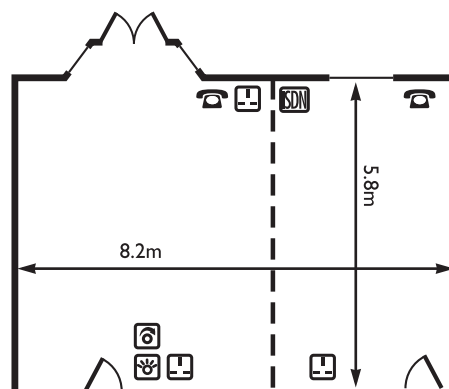

PRIORY

KEY

LAKES & THE NORTH