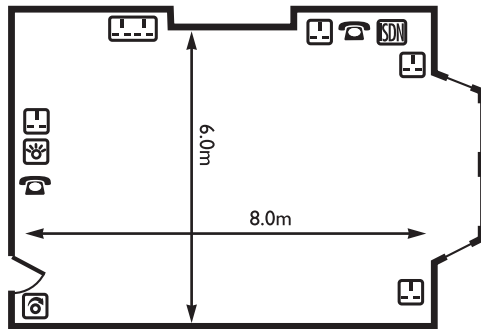

LAKES & THE NORTH

A MACDONALD ASSOCIATE HOTEL
GISBOROUGH HALL HOTEL
 NORTH YORKSHIRE

KEY

-  **DOUBLE POWER SOCKET**
-  **SINGLE POWER SOCKET**
-  **TV AERIAL SOCKET**
-  **ISDN SOCKET**
-  **SMART BOARD**
-  **TELEPHONE SOCKET**
-  **MOVEABLE PARTITION**
-  **VIDEO SCREEN**
-  **TEMP/AIRCON CONTROL**
-  **PA SYSTEM SOCKET**
-  **LIGHT SWITCH/DIMMER**
-  **ADSL SOCKET**
-  **FAX SOCKET**
-  **WIRELESS BROADBAND**

MADOC SUITE

	ROOM CAPACITIES								ROOM DIMENSIONS		DOOR DIMENSIONS		FLOOR NO.		
	THEATRE - FP	THEATRE - RP	BOARDROOM	CABARET - FP	CABARET - RP	CLASSROOM	U-SHAPE	BANQUET	LENGTH (m)	WIDTH (m)	HEIGHT (m)	WIDTH (m)	NATURAL LIGHT	AIR CON.	FLOOR NO.
Madoc Suite	300	250	-	152	96	120	-	220	25	15.3	2.33	0.86	✓	✓	G
Madoc 1, 2, 3 (separate rooms)	100	-	-	50	48	40	24	60	15.3	8.3	2.05	1.6	✓	✓	G
Madoc 1, 2, 3 (two rooms)	200	-	-	100	48	70	24	140	17	15.3	2.05	1.6	✓	✓	G
Longhull	-	-	20	-	-	-	-	24	8	6	2.33	0.86	✓	✓	G
Waterfall	35	-	16	-	-	16	16	16	5.8	5.8	2.33	0.86	✓	✓	G
Plantation, Foxdale, Cedar	-	-	10	-	-	-	-	-	5.8	4	2.33	0.86	✓	✓	G
Priory	40	-	24	-	-	18	20	30	8.2	5.8	2.33	0.86	✓	✓	G

FP = Front projection RP = Rear projection LG = Lower ground G = Ground 1 = First 2 = Second 3 = Third 4 = Fourth

A MACDONALD ASSOCIATE HOTEL
GISBOROUGH HALL HOTEL
 NORTH YORKSHIRE

LONGHULL

WATERFALL

FOXDALE