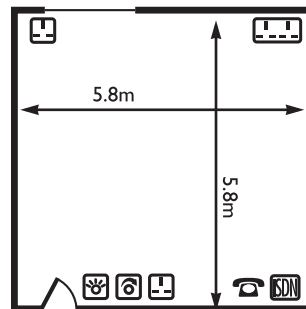

MADOC SUITE

	ROOM CAPACITIES								ROOM DIMENSIONS		DOOR DIMENSIONS		FLOOR NO.		
	THEATRE - FP	THEATRE - RP	BOARDROOM	CABARET - FP	CABARET - RP	CLASSROOM	U-SHAPE	BANQUET	LENGTH (m)	WIDTH (m)	HEIGHT (m)	WIDTH (m)	NATURAL LIGHT	AIR CON.	FLOOR NO.
Madoc Suite	300	250	-	152	96	120	-	220	25	15.3	2.33	0.86	✓	✓	G
Madoc 1, 2, 3 (separate rooms)	100	-	-	50	48	40	24	60	15.3	8.3	2.05	1.6	✓	✓	G
Madoc 1, 2, 3 (two rooms)	200	-	-	100	48	70	24	140	17	15.3	2.05	1.6	✓	✓	G
Longhull	-	-	20	-	-	-	-	24	8	6	2.33	0.86	✓	✓	G
Waterfall	35	-	16	-	-	16	16	16	5.8	5.8	2.33	0.86	✓	✓	G
Plantation, Foxdale, Cedar	-	-	10	-	-	-	-	-	5.8	4	2.33	0.86	✓	✓	G
Priory	40	-	24	-	-	18	20	30	8.2	5.8	2.33	0.86	✓	✓	G

FP = Front projection RP = Rear projection LG = Lower ground G = Ground 1 = First 2 = Second 3 = Third 4 = Fourth

A MACDONALD ASSOCIATE HOTEL
GISBOROUGH HALL HOTEL
 NORTH YORKSHIRE

LONGHULL

WATERFALL

FOXDALE