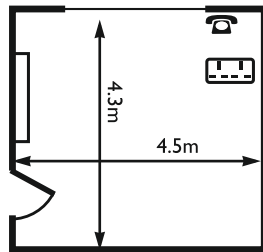

FRIMLEY SUITE

	ROOM CAPACITIES								ROOM DIMENSIONS		DOOR DIMENSIONS				
	THEATRE - FP	THEATRE - RP	BOARDROOM	CABARET - FP	CABARET - RP	CLASSROOM	U-SHAPE	BANQUET	LENGTH (m)	WIDTH (m)	HEIGHT (m)	WIDTH (m)	NATURAL LIGHT	AIR CON.	FLOOR NO.
Frimley Suite	230	200	60	120	100	100	70	210	22.22	9.82	2.1	0.9	✓	✓	G
Frimley 1	110	80	30	45	30	45	30	90	15.9	7.58	2.1	0.9	✓	✓	G
Frimley 2	40	25	15	20	-	15	15	36	9.82	5.89	2.1	0.9	✓	✓	G
Frimley 3	100	80	45	40	25	55	45	90	13.44	8.75	2.1	0.9	✓	✓	G
White Room	40	-	22	-	-	-	18	20	7.3	4.6	2.1	0.85	✓		G
Library	16	-	10	-	-	-	-	10	4.5	4.3	2.1	0.85	✓		G

FP = Front projection RP = Rear projection LG = Lower ground G = Ground 1 = First 2 = Second 3 = Third 4 = Fourth

MACDONALD
FRIMLEY HALL
 HOTEL & SPA – CAMBERLEY

WHITE ROOM

LIBRARY

KEY