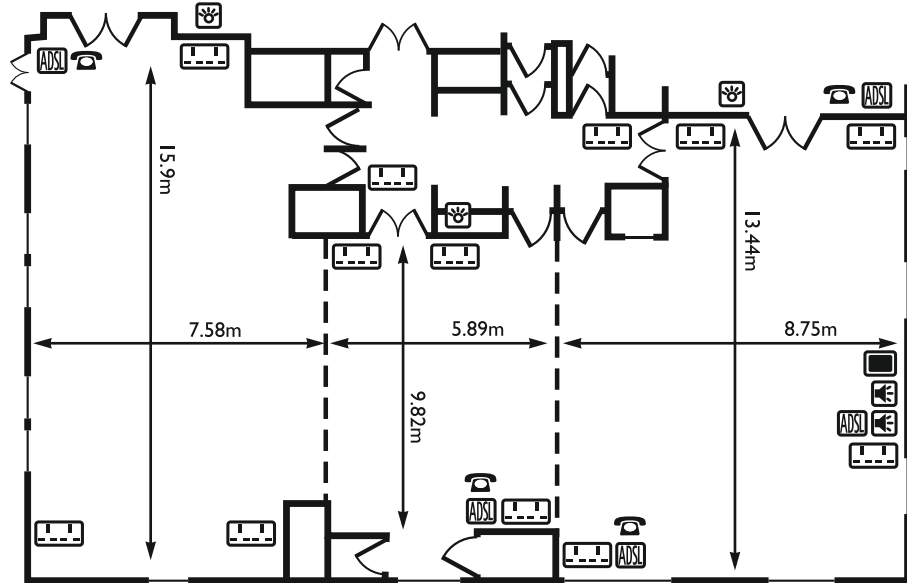

FRIMLEY SUITE

	ROOM CAPACITIES								ROOM DIMENSIONS		DOOR DIMENSIONS				
	THEATRE - FP	THEATRE - RP	BOARDROOM	CABARET - FP	CABARET - RP	CLASSROOM	U-SHAPE	BANQUET	LENGTH (m)	WIDTH (m)	HEIGHT (m)	WIDTH (m)	NATURAL LIGHT	AIR CON.	FLOOR NO.
Frimley Suite	230	200	60	120	100	100	70	210	22.22	9.82	2.1	0.9	✓	✓	G
Frimley 1	110	80	30	45	30	45	30	90	15.9	7.58	2.1	0.9	✓	✓	G
Frimley 2	40	25	15	20	-	15	15	36	9.82	5.89	2.1	0.9	✓	✓	G
Frimley 3	100	80	45	40	25	55	45	90	13.44	8.75	2.1	0.9	✓	✓	G
White Room	40	-	22	-	-	-	18	20	7.3	4.6	2.1	0.85	✓		G
Library	16	-	10	-	-	-	-	10	4.5	4.3	2.1	0.85	✓		G