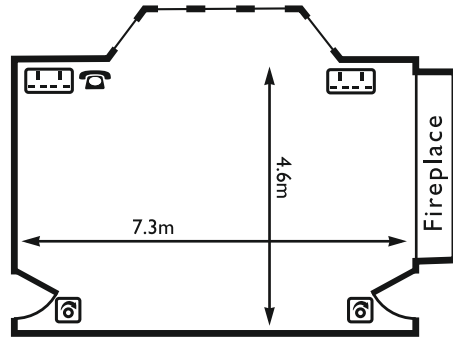

MACDONALD
FRIMLEY HALL
HOTEL & SPA – CAMBERLEY

WHITE ROOM