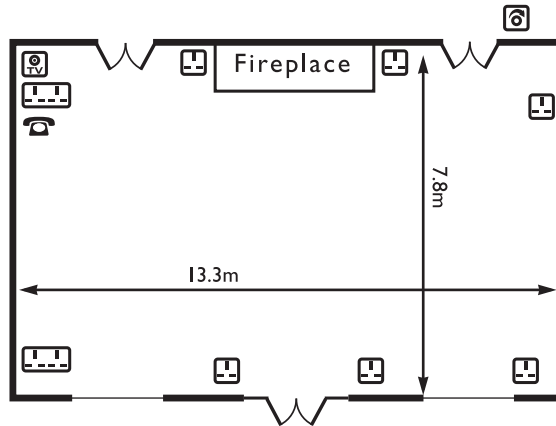

MACDONALD
ELMERS COURT
HOTEL & RESORT – THE NEW FOREST

KEY

DOUBLE
POWER SOCKET

SINGLE
POWER SOCKET

TV AERIAL
SOCKET

ISDN SOCKET

SMART BOARD

TELEPHONE SOCKET

MOVEABLE PARTITION

VIDEO SCREEN

TEMP/AIRCON
CONTROL

PA SYSTEM
SOCKET

LIGHT
SWITCH/DIMMER

ADSL SOCKET

FAX SOCKET

WIRELESS BROADBAND

BALLROOM