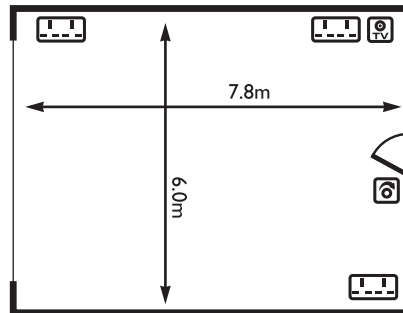

MUSIC ROOM

	ROOM CAPACITIES								ROOM DIMENSIONS		DOOR DIMENSIONS				
	THEATRE - FP	THEATRE - RP	BOARDROOM	CABARET - FP	CABARET - RP	CLASSROOM	U-SHAPE	BANQUET	LENGTH (m)	WIDTH (m)	HEIGHT (m)	WIDTH (m)	NATURAL LIGHT	AIR CON.	FLOOR NO.
Ballroom	120	80	50	70	50	60	40	100	13.3	7.8	2.2	1.6	✓		G
Music Room	60	-	20	25	-	20	20	50	16	5.5	2.2	1.6	✓		G
Glenville Room	30	-	20	18	-	20	16	30	7.8	6	2.2	1	✓		G
Waterford Room	80	40	45	60	50	40	35	70	12	8	2.2	1	✓		G
Beaulieu Room	40	-	20	30	-	20	18	50	8	6.6	2.2	1	✓		G
Burley Room	15	-	10	-	-	-	10	12	5.5	5.3	2.2	1	✓		G

FP = Front projection RP = Rear projection LG = Lower ground G = Ground 1 = First 2 = Second 3 = Third 4 = Fourth

MACDONALD
ELMERS COURT
 HOTEL & RESORT – THE NEW FOREST

GLENVILLE ROOM

WATERFORD ROOM

KEY

- 
DOUBLE POWER SOCKET
- 
SINGLE POWER SOCKET
- 
TV AERIAL SOCKET
- 
ISDN SOCKET
- 
SMART BOARD
- 
TELEPHONE SOCKET
- 
MOVEABLE PARTITION
- 
VIDEO SCREEN
- 
TEMP/AIRCON CONTROL
- 
PA SYSTEM SOCKET
- 
LIGHT SWITCH/DIMMER
- 
ADSL SOCKET
- 
FAX SOCKET
- 
WIRELESS BROADBAND