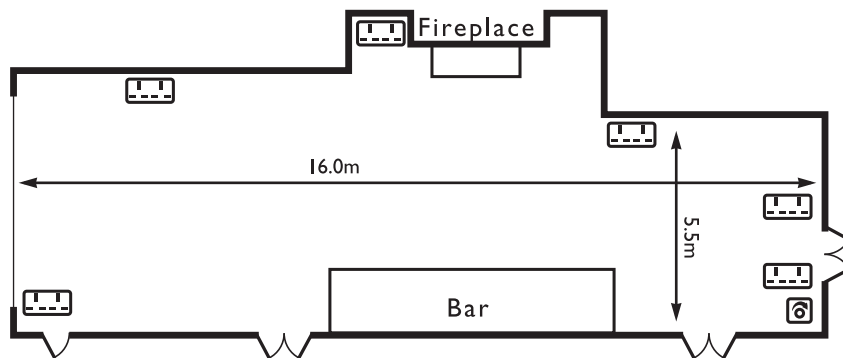

KEY

DOUBLE
POWER SOCKET

SINGLE
POWER SOCKET

TV AERIAL
SOCKET

ISDN SOCKET

SMART BOARD

TELEPHONE SOCKET

MOVEABLE PARTITION

MUSIC ROOM

	ROOM CAPACITIES								ROOM DIMENSIONS		DOOR DIMENSIONS				
	THEATRE - FP	THEATRE - RP	BOARDROOM	CABARET - FP	CABARET - RP	CLASSROOM	U-SHAPE	BANQUET	LENGTH (m)	WIDTH (m)	HEIGHT (m)	WIDTH (m)	NATURAL LIGHT	AIR CON.	FLOOR NO.
Ballroom	120	80	50	70	50	60	40	100	13.3	7.8	2.2	1.6	✓		G
Music Room	60	-	20	25	-	20	20	50	16	5.5	2.2	1.6	✓		G
Glenville Room	30	-	20	18	-	20	16	30	7.8	6	2.2	1	✓		G
Waterford Room	80	40	45	60	50	40	35	70	12	8	2.2	1	✓		G
Beaulieu Room	40	-	20	30	-	20	18	50	8	6.6	2.2	1	✓		G
Burley Room	15	-	10	-	-	-	10	12	5.5	5.3	2.2	1	✓		G

FP = Front projection RP = Rear projection LG = Lower ground G = Ground 1 = First 2 = Second 3 = Third 4 = Fourth

MACDONALD
ELMERS COURT
 HOTEL & RESORT – THE NEW FOREST

GLENVILLE ROOM

WATERFORD ROOM

KEY

- 
DOUBLE POWER SOCKET
- 
SINGLE POWER SOCKET
- 
TV AERIAL SOCKET
- 
ISDN SOCKET
- 
SMART BOARD
- 
TELEPHONE SOCKET
- 
MOVEABLE PARTITION
- 
VIDEO SCREEN
- 
TEMP/AIRCON CONTROL
- 
PA SYSTEM SOCKET
- 
LIGHT SWITCH/DIMMER
- 
ADSL SOCKET
- 
FAX SOCKET
- 
WIRELESS BROADBAND