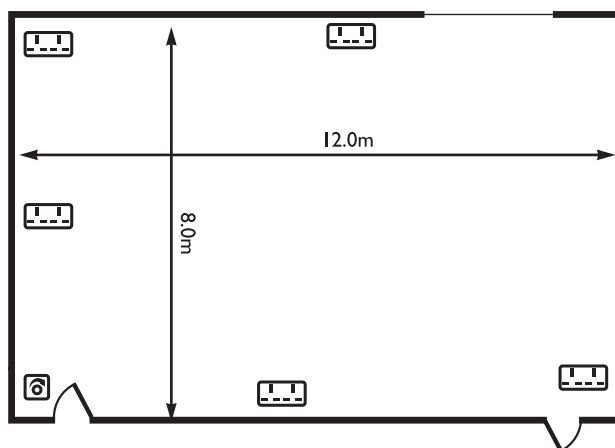

MUSIC ROOM

	ROOM CAPACITIES								ROOM DIMENSIONS		DOOR DIMENSIONS				
	THEATRE - FP	THEATRE - RP	BOARDROOM	CABARET - FP	CABARET - RP	CLASSROOM	U-SHAPE	BANQUET	LENGTH (m)	WIDTH (m)	HEIGHT (m)	WIDTH (m)	NATURAL LIGHT	AIR CON.	FLOOR NO.
Ballroom	120	80	50	70	50	60	40	100	13.3	7.8	2.2	1.6	✓		G
Music Room	60	-	20	25	-	20	20	50	16	5.5	2.2	1.6	✓		G
Glenville Room	30	-	20	18	-	20	16	30	7.8	6	2.2	1	✓		G
Waterford Room	80	40	45	60	50	40	35	70	12	8	2.2	1	✓		G
Beaulieu Room	40	-	20	30	-	20	18	50	8	6.6	2.2	1	✓		G
Burley Room	15	-	10	-	-	-	10	12	5.5	5.3	2.2	1	✓		G

FP = Front projection RP = Rear projection LG = Lower ground G = Ground 1 = First 2 = Second 3 = Third 4 = Fourth

MACDONALD
ELMERS COURT
 HOTEL & RESORT – THE NEW FOREST

GLENVILLE ROOM

WATERFORD ROOM

KEY

- 
DOUBLE POWER SOCKET
- 
SINGLE POWER SOCKET
- 
TV AERIAL SOCKET
- 
ISDN SOCKET
- 
SMART BOARD
- 
TELEPHONE SOCKET
- 
MOVEABLE PARTITION
- 
VIDEO SCREEN
- 
TEMP/AIRCON CONTROL
- 
PA SYSTEM SOCKET
- 
LIGHT SWITCH/DIMMER
- 
ADSL SOCKET
- 
FAX SOCKET
- 
WIRELESS BROADBAND