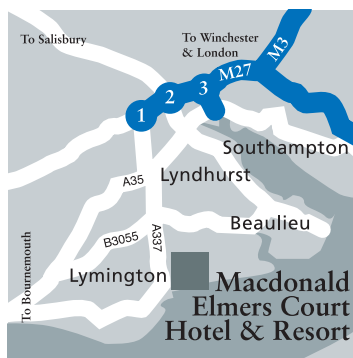

MACDONALD
ELMERS COURT
 HOTEL & RESORT – THE NEW FOREST

SITUATED ON THE EDGE OF THE NEW FOREST, MACDONALD ELMERS COURT HOTEL & RESORT IS SET IN 23 ACRES OF LANDSCAPED GARDENS. REGARDED AS ONE OF THE SOUTH'S PREMIER WEDDING VENUES, WE CAN ALSO OFFER CORPORATE OR TEAM BUILDING EVENTS, AS WELL AS BEING A FANTASTIC HOLIDAY DESTINATION. LOCATED 30 MINUTES DRIVE FROM THE M27 AND ACCESSIBLE BY TRAIN FROM WATERLOO.

FOR YOUR INTEREST

- New Forest
- Beaulieu Motor Museum
- Isle of Wight
- Paultons Park
- Winchester Cathedral
- Bournemouth

HOW TO GET THERE

Rail: Lymington Pier 0.7 mile.
Air: Southampton International Airport 24 miles.
Road: On B3054 just outside Lymington.
 For directions please visit www.MacdonaldHotels.co.uk/ElmersCourt