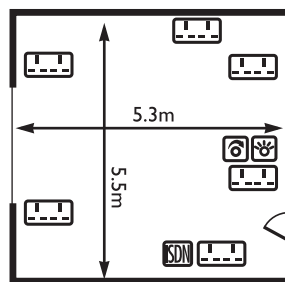

BURLEY ROOM