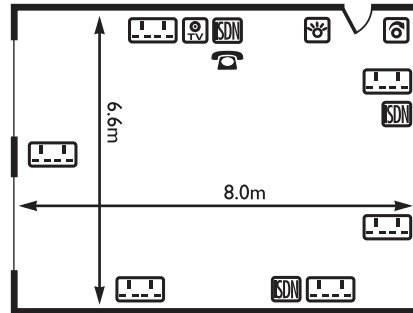

MUSIC ROOM

	ROOM CAPACITIES								ROOM DIMENSIONS		DOOR DIMENSIONS				
	THEATRE - FP	THEATRE - RP	BOARDROOM	CABARET - FP	CABARET - RP	CLASSROOM	U-SHAPE	BANQUET	LENGTH (m)	WIDTH (m)	HEIGHT (m)	WIDTH (m)	NATURAL LIGHT	AIR CON.	FLOOR NO.
Ballroom	120	80	50	70	50	60	40	100	13.3	7.8	2.2	1.6	✓		G
Music Room	60	-	20	25	-	20	20	50	16	5.5	2.2	1.6	✓		G
Glenville Room	30	-	20	18	-	20	16	30	7.8	6	2.2	1	✓		G
Waterford Room	80	40	45	60	50	40	35	70	12	8	2.2	1	✓		G
Beaulieu Room	40	-	20	30	-	20	18	50	8	6.6	2.2	1	✓		G
Burley Room	15	-	10	-	-	-	10	12	5.5	5.3	2.2	1	✓		G

FP = Front projection RP = Rear projection LG = Lower ground G = Ground 1 = First 2 = Second 3 = Third 4 = Fourth

MACDONALD
ELMERS COURT
 HOTEL & RESORT – THE NEW FOREST

GLENVILLE ROOM

WATERFORD ROOM

KEY

- 
DOUBLE POWER SOCKET
- 
SINGLE POWER SOCKET
- 
TV AERIAL SOCKET
- 
ISDN SOCKET
- 
SMART BOARD
- 
TELEPHONE SOCKET
- 
MOVEABLE PARTITION
- 
VIDEO SCREEN
- 
TEMP/AIRCON CONTROL
- 
PA SYSTEM SOCKET
- 
LIGHT SWITCH/DIMMER
- 
ADSL SOCKET
- 
FAX SOCKET
- 
WIRELESS BROADBAND

MOVEABLE PARTITION

VIDEO SCREEN

TEMP/AIRCON
CONTROL

PA SYSTEM
SOCKET

LIGHT
SWITCH/DIMMER

ADSL SOCKET

FAX SOCKET

WIRELESS BROADBAND