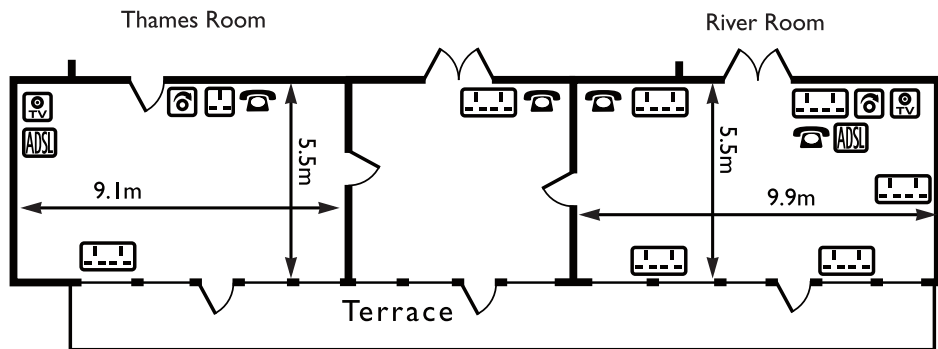

KEY

DOUBLE
POWER SOCKET

SINGLE
POWER SOCKET

TV AERIAL
SOCKET

ISDN SOCKET

SMART BOARD

TELEPHONE SOCKET

MOVEABLE PARTITION

THAMES & RIVER ROOMS

	ROOM CAPACITIES								ROOM DIMENSIONS		DOOR DIMENSIONS				
	THEATRE - FP	THEATRE - RP	BOARDROOM	CABARET - FP	CABARET - RP	CLASSROOM	U-SHAPE	BANQUET	LENGTH (m)	WIDTH (m)	HEIGHT (m)	WIDTH (m)	NATURAL LIGHT	AIR CON.	FLOOR NO.
Regency Room	120	90	40	48	36	65	42	120	16.5	7.3	2.01	1.40	✓	✓	G
River Room	40	-	26	18	-	20	18	48	9.9	5.5	2.02	1.52	✓	✓	G
Thames Room	30	-	20	12	-	12	14	30	9.1	5.5	2	1.52	✓	✓	G
Balmoral Suite	-	-	16	-	-	-	-	-	8.2	5.2	1.97	0.87	✓	✓	G
Sandringham Suite	-	-	10	-	-	-	-	-	7.3	2.5	1.97	0.87	✓	✓	G