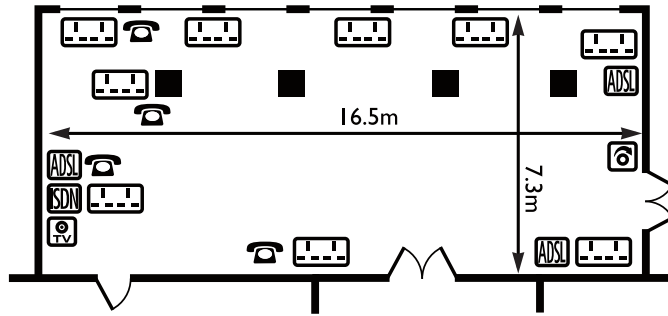

KEY

DOUBLE
POWER SOCKET

SINGLE
POWER SOCKET

TV AERIAL
SOCKET

ISDN SOCKET

SMART BOARD

TELEPHONE SOCKET

MOVEABLE PARTITION

VIDEO SCREEN

TEMP/AIRCON
CONTROL

PA SYSTEM
SOCKET

LIGHT
SWITCH/DIMMER

ADSL SOCKET

FAX SOCKET

WIRELESS BROADBAND

REGENCY ROOM

THAMES & RIVER ROOMS

	ROOM CAPACITIES								ROOM DIMENSIONS		DOOR DIMENSIONS				
	THEATRE - FP	THEATRE - RP	BOARDROOM	CABARET - FP	CABARET - RP	CLASSROOM	U-SHAPE	BANQUET	LENGTH (m)	WIDTH (m)	HEIGHT (m)	WIDTH (m)	NATURAL LIGHT	AIR CON.	FLOOR NO.
Regency Room	120	90	40	48	36	65	42	120	16.5	7.3	2.01	1.40	✓	✓	G
River Room	40	-	26	18	-	20	18	48	9.9	5.5	2.02	1.52	✓	✓	G
Thames Room	30	-	20	12	-	12	14	30	9.1	5.5	2	1.52	✓	✓	G
Balmoral Suite	-	-	16	-	-	-	-	-	8.2	5.2	1.97	0.87	✓	✓	G
Sandringham Suite	-	-	10	-	-	-	-	-	7.3	2.5	1.97	0.87	✓	✓	G

FP = Front projection RP = Rear projection LG = Lower ground G = Ground 1 = First 2 = Second 3 = Third 4 = Fourth

MACDONALD
COMPLEAT ANGLER
 MARLOW

SANDRINGHAM & BALMORAL SUITES

KEY