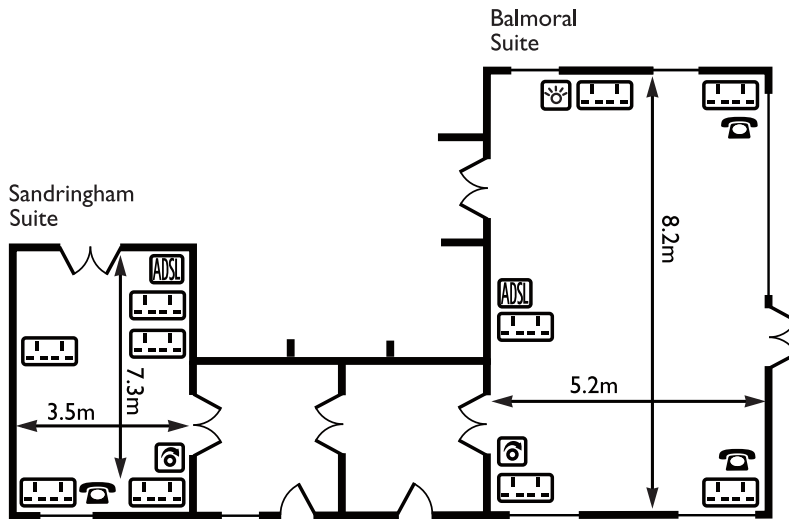

KEY

DOUBLE
POWER SOCKET

SINGLE
POWER SOCKET

TV AERIAL
SOCKET

ISDN SOCKET

SMART BOARD

TELEPHONE SOCKET

MOVEABLE PARTITION

THAMES & RIVER ROOMS

	ROOM CAPACITIES								ROOM DIMENSIONS		DOOR DIMENSIONS				
	THEATRE - FP	THEATRE - RP	BOARDROOM	CABARET - FP	CABARET - RP	CLASSROOM	U-SHAPE	BANQUET	LENGTH (m)	WIDTH (m)	HEIGHT (m)	WIDTH (m)	NATURAL LIGHT	AIR CON.	FLOOR NO.
Regency Room	120	90	40	48	36	65	42	120	16.5	7.3	2.01	1.40	✓	✓	G
River Room	40	-	26	18	-	20	18	48	9.9	5.5	2.02	1.52	✓	✓	G
Thames Room	30	-	20	12	-	12	14	30	9.1	5.5	2	1.52	✓	✓	G
Balmoral Suite	-	-	16	-	-	-	-	-	8.2	5.2	1.97	0.87	✓	✓	G
Sandringham Suite	-	-	10	-	-	-	-	-	7.3	2.5	1.97	0.87	✓	✓	G

FP = Front projection RP = Rear projection LG = Lower ground G = Ground 1 = First 2 = Second 3 = Third 4 = Fourth

MACDONALD
COMPLEAT ANGLER
 MARLOW

SANDRINGHAM & BALMORAL SUITES

KEY