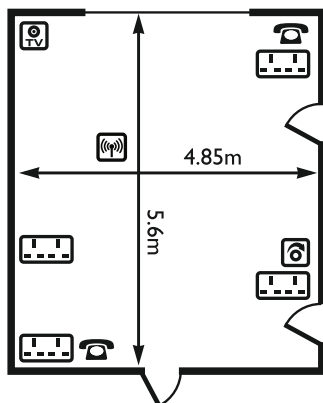

ISDN SOCKET

SMART BOARD

TELEPHONE SOCKET

MOVEABLE PARTITION

VIDEO SCREEN

TEMP/AIRCON CONTROL

PA SYSTEM SOCKET

LIGHT SWITCH/DIMMER

ADSL SOCKET

FAX SOCKET

WIRELESS BROADBAND

GEORGE SUITE

	ROOM CAPACITIES								ROOM DIMENSIONS		DOOR DIMENSIONS				
	THEATRE - FP	THEATRE - RP	BOARDROOM	CABARET - FP	CABARET - RP	CLASSROOM	U-SHAPE	BANQUET	LENGTH (m)	WIDTH (m)	HEIGHT (m)	WIDTH (m)	NATURAL LIGHT	AIR CON.	FLOOR NO.
George Suite	300	280	-	230	170	180	-	280	23.3	16.4	2.2	1.33	✓	✓	G
George Suite 1	150	120	50	80	60	90	50	120	12.2	16.4	2.4	1.1	✓	✓	G
George Suite 2	150	120	40	80	60	50	40	120	11.1	16.4	2.2	1.33	✓	✓	G
George Suite Syndicate	60	-	30	24	-	30	20	40	16.1	8.4	2.03	1.29	✓	✓	G
Consort Suite	40	-	18	18	-	16	18	60	10.29	12.2	2	1.5	✓	✓	LG
Queen Charlotte	20	-	12	10	-	8	8	12	5.6	4.85	2.3	0.95	✓	✓	G
Lord Cockburn	30	-	20	16	-	12	16	20	6.9	5.35	2.2	0.92	✓	✓	G
Lord Bute	24	-	16	18	-	10	15	20	5.3	5.2	2.3	0.95	✓	✓	G
James Craig	-	-	6	-	-	-	-	6	3.9	4.8	2.33	0.97	✓	✓	G
Elizabeth Grant	20	-	12	10	-	8	8	12	5.1	4.9	2.31	0.98	✓	✓	G

FP = Front projection RP = Rear projection LG = Lower ground G = Ground 1 = First 2 = Second 3 = Third 4 = Fourth

THE ROXBURGHE HOTEL

EDINBURGH

GEORGE SYNDICATE SUITE

QUEEN CHARLOTTE

CONSORT SUITE

KEY

DOUBLE POWER SOCKET