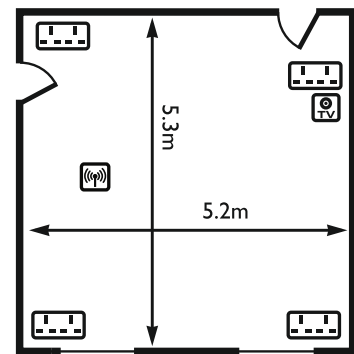

THE ROXBURGHE HOTEL

EDINBURGH

KEY

DOUBLE
POWER SOCKET

SINGLE
POWER SOCKET

TV AERIAL
SOCKET

ISDN SOCKET

SMART BOARD

TELEPHONE SOCKET

MOVEABLE PARTITION

VIDEO SCREEN

TEMP/AIRCON
CONTROL

PA SYSTEM
SOCKET

LIGHT
SWITCH/DIMMER

ADSL SOCKET

FAX SOCKET

WIRELESS BROADBAND

LORD BUTE

SCOTLAND