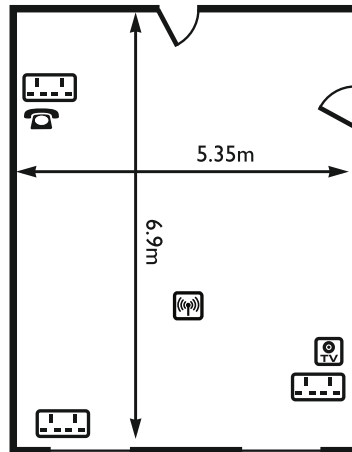

THE ROXBURGHE HOTEL

EDINBURGH

KEY

DOUBLE
POWER SOCKET

SINGLE
POWER SOCKET

TV AERIAL
SOCKET

ISDN SOCKET

SMART BOARD

TELEPHONE SOCKET

MOVEABLE PARTITION

VIDEO SCREEN

TEMP/AIRCON
CONTROL

PA SYSTEM
SOCKET

LIGHT
SWITCH/DIMMER

ADSL SOCKET

FAX SOCKET

WIRELESS BROADBAND

LORD COCKBURN