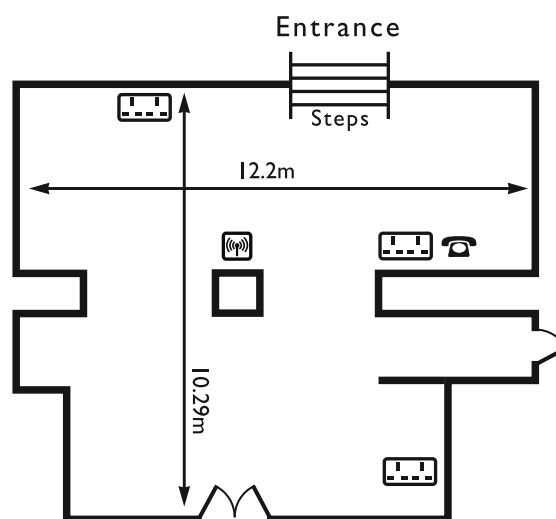

ADSL SOCKET

FAX SOCKET

WIRELESS BROADBAND

GEORGE SUITE

	ROOM CAPACITIES								ROOM DIMENSIONS		DOOR DIMENSIONS				
	THEATRE - FP	THEATRE - RP	BOARDROOM	CABARET - FP	CABARET - RP	CLASSROOM	U-SHAPE	BANQUET	LENGTH (m)	WIDTH (m)	HEIGHT (m)	WIDTH (m)	NATURAL LIGHT	AIR CON.	FLOOR NO.
George Suite	300	280	-	230	170	180	-	280	23.3	16.4	2.2	1.33	✓	✓	G
George Suite 1	150	120	50	80	60	90	50	120	12.2	16.4	2.4	1.1	✓	✓	G
George Suite 2	150	120	40	80	60	50	40	120	11.1	16.4	2.2	1.33	✓	✓	G
George Suite Syndicate	60	-	30	24	-	30	20	40	16.1	8.4	2.03	1.29	✓	✓	G
Consort Suite	40	-	18	18	-	16	18	60	10.29	12.2	2	1.5	✓	✓	LG
Queen Charlotte	20	-	12	10	-	8	8	12	5.6	4.85	2.3	0.95	✓	✓	G
Lord Cockburn	30	-	20	16	-	12	16	20	6.9	5.35	2.2	0.92	✓	✓	G
Lord Bute	24	-	16	18	-	10	15	20	5.3	5.2	2.3	0.95	✓	✓	G
James Craig	-	-	6	-	-	-	-	6	3.9	4.8	2.33	0.97	✓	✓	G
Elizabeth Grant	20	-	12	10	-	8	8	12	5.1	4.9	2.31	0.98	✓	✓	G

FP = Front projection RP = Rear projection LG = Lower ground G = Ground 1 = First 2 = Second 3 = Third 4 = Fourth

THE ROXBURGHE HOTEL

EDINBURGH

GEORGE SYNDICATE SUITE

QUEEN CHARLOTTE

CONSORT SUITE

KEY

DOUBLE POWER SOCKET

SINGLE POWER SOCKET

TV AERIAL SOCKET

ISDN SOCKET

SMART BOARD

TELEPHONE SOCKET

MOVEABLE PARTITION

VIDEO SCREEN

TEMP/AIRCON CONTROL