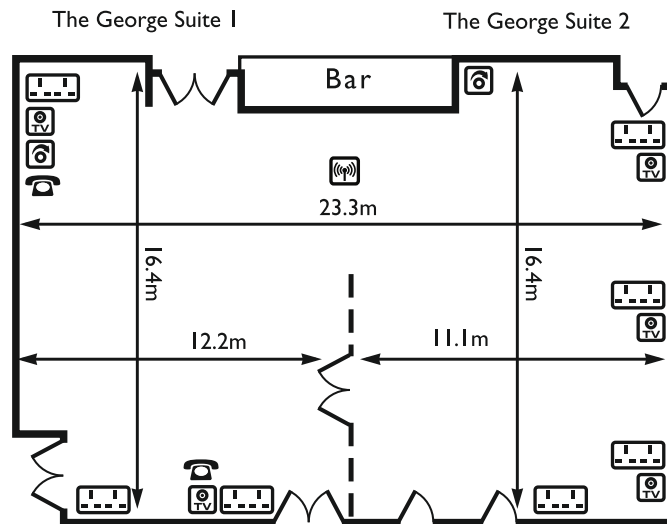

ISDN SOCKET

SMART BOARD

TELEPHONE SOCKET

MOVEABLE PARTITION

VIDEO SCREEN

TEMP/AIRCON CONTROL

PA SYSTEM SOCKET

LIGHT SWITCH/DIMMER

ADSL SOCKET

FAX SOCKET

WIRELESS BROADBAND

GEORGE SUITE

	ROOM CAPACITIES								ROOM DIMENSIONS		DOOR DIMENSIONS				
	THEATRE - FP	THEATRE - RP	BOARDROOM	CABARET - FP	CABARET - RP	CLASSROOM	U-SHAPE	BANQUET	LENGTH (m)	WIDTH (m)	HEIGHT (m)	WIDTH (m)	NATURAL LIGHT	AIR CON.	FLOOR NO.
George Suite	300	280	-	230	170	180	-	280	23.3	16.4	2.2	1.33	✓	✓	G
George Suite 1	150	120	50	80	60	90	50	120	12.2	16.4	2.4	1.1	✓	✓	G
George Suite 2	150	120	40	80	60	50	40	120	11.1	16.4	2.2	1.33	✓	✓	G
George Suite Syndicate	60	-	30	24	-	30	20	40	16.1	8.4	2.03	1.29	✓	✓	G
Consort Suite	40	-	18	18	-	16	18	60	10.29	12.2	2	1.5	✓	✓	LG
Queen Charlotte	20	-	12	10	-	8	8	12	5.6	4.85	2.3	0.95	✓	✓	G
Lord Cockburn	30	-	20	16	-	12	16	20	6.9	5.35	2.2	0.92	✓	✓	G
Lord Bute	24	-	16	18	-	10	15	20	5.3	5.2	2.3	0.95	✓	✓	G
James Craig	-	-	6	-	-	-	-	6	3.9	4.8	2.33	0.97	✓	✓	G
Elizabeth Grant	20	-	12	10	-	8	8	12	5.1	4.9	2.31	0.98	✓	✓	G

FP = Front projection RP = Rear projection LG = Lower ground G = Ground 1 = First 2 = Second 3 = Third 4 = Fourth

THE ROXBURGHE HOTEL

EDINBURGH

GEORGE SYNDICATE SUITE

QUEEN CHARLOTTE

CONSORT SUITE

KEY

DOUBLE POWER SOCKET