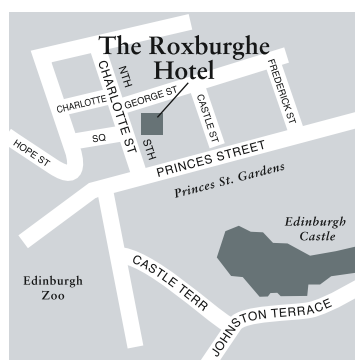

HOW TO GET THERE

Rail: Edinburgh Waverley 1 mile.

Air: Edinburgh Airport 8 miles.

Road: 1 minute from Princes Street.

For directions please visit

www.MacdonaldHotels.co.uk/Roxburghe

CONFERENCE DIRECT
0845 604 4242