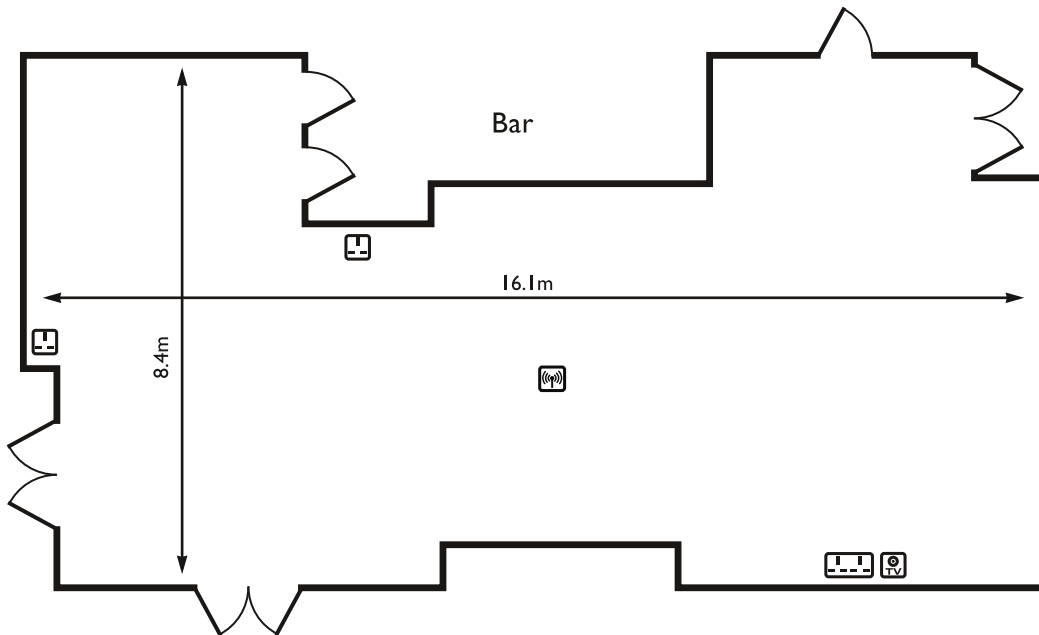

ADSL SOCKET

FAX SOCKET

WIRELESS BROADBAND

GEORGE SUITE

	ROOM CAPACITIES								ROOM DIMENSIONS		DOOR DIMENSIONS				
	THEATRE - FP	THEATRE - RP	BOARDROOM	CABARET - FP	CABARET - RP	CLASSROOM	U-SHAPE	BANQUET	LENGTH (m)	WIDTH (m)	HEIGHT (m)	WIDTH (m)	NATURAL LIGHT	AIR CON.	FLOOR NO.
George Suite	300	280	-	230	170	180	-	280	23.3	16.4	2.2	1.33	✓	✓	G
George Suite 1	150	120	50	80	60	90	50	120	12.2	16.4	2.4	1.1	✓	✓	G
George Suite 2	150	120	40	80	60	50	40	120	11.1	16.4	2.2	1.33	✓	✓	G
George Suite Syndicate	60	-	30	24	-	30	20	40	16.1	8.4	2.03	1.29	✓	✓	G
Consort Suite	40	-	18	18	-	16	18	60	10.29	12.2	2	1.5	✓	✓	LG
Queen Charlotte	20	-	12	10	-	8	8	12	5.6	4.85	2.3	0.95	✓	✓	G
Lord Cockburn	30	-	20	16	-	12	16	20	6.9	5.35	2.2	0.92	✓	✓	G
Lord Bute	24	-	16	18	-	10	15	20	5.3	5.2	2.3	0.95	✓	✓	G
James Craig	-	-	6	-	-	-	-	6	3.9	4.8	2.33	0.97	✓	✓	G
Elizabeth Grant	20	-	12	10	-	8	8	12	5.1	4.9	2.31	0.98	✓	✓	G

FP = Front projection RP = Rear projection LG = Lower ground G = Ground 1 = First 2 = Second 3 = Third 4 = Fourth

THE ROXBURGHE HOTEL

EDINBURGH

GEORGE SYNDICATE SUITE

QUEEN CHARLOTTE

CONSORT SUITE

KEY

DOUBLE POWER SOCKET