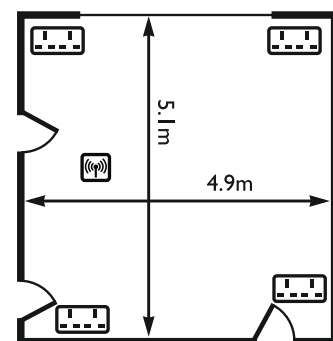

ELIZABETH GRANT

SCOTLAND