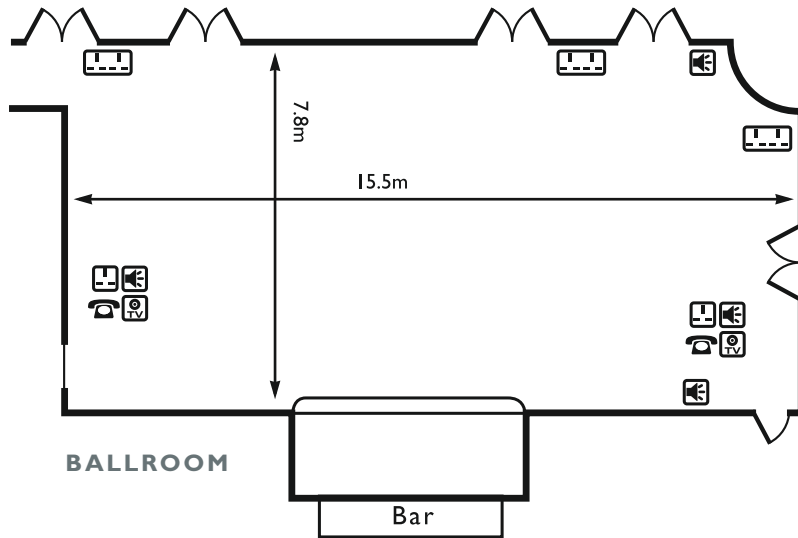

	ROOM CAPACITIES								ROOM DIMENSIONS		DOOR DIMENSIONS		NATURAL LIGHT	AIR CON.	FLOOR NO.
	THEATRE - FP	THEATRE - RP	BOARDROOM	CABARET - FP	CABARET - RP	CLASSROOM	U-SHAPE	BANQUET	LENGTH (m)	WIDTH (m)	HEIGHT (m)	WIDTH (m)			
Ballroom	150	-	50	60	-	74	40	130	15.5	7.8	2.5	1.02	✓		G
Bennachie	15	-	16	10	-	-	10	20	5.6	5.5	2.5	1.63	✓		G
Orangery	40	-	24	20	-	20	15	40	8	6.3	1.95	0.73	✓		G
Billiard	40	-	22	24	-	-	20	-	8	6	2.5	0.88	✓		G
Library	15	-	16	10	-	-	10	16	5	4.3	2.10	0.84	✓		I