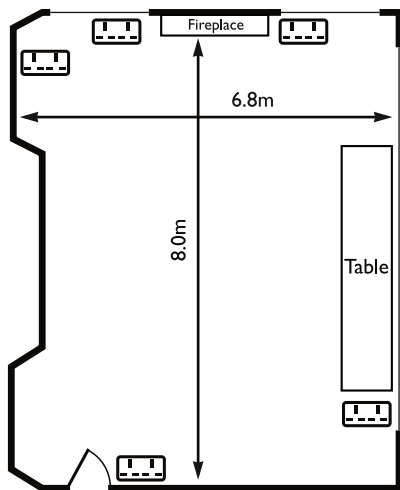

MACDONALD
PITTODRIE HOUSE
NR ABERDEEN

BILLIARD

KEY

SCOTLAND