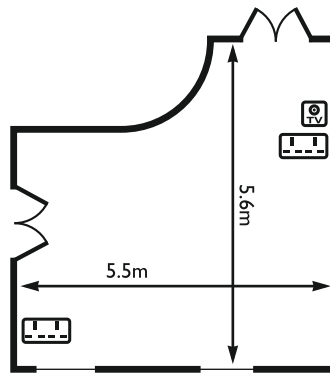

	ROOM CAPACITIES								ROOM DIMENSIONS		DOOR DIMENSIONS		NATURAL LIGHT	AIR CON.	FLOOR NO.
	THEATRE - FP	THEATRE - RP	BOARDROOM	CABARET - FP	CABARET - RP	CLASSROOM	U-SHAPE	BANQUET	LENGTH (m)	WIDTH (m)	HEIGHT (m)	WIDTH (m)			
Ballroom	150	-	50	60	-	74	40	130	15.5	7.8	2.5	1.02	✓		G
Bennachie	15	-	16	10	-	-	10	20	5.6	5.5	2.5	1.63	✓		G
Orangery	40	-	24	20	-	20	15	40	8	6.3	1.95	0.73	✓		G
Billiard	40	-	22	24	-	-	20	-	8	6	2.5	0.88	✓		G
Library	15	-	16	10	-	-	10	16	5	4.3	2.10	0.84	✓		I