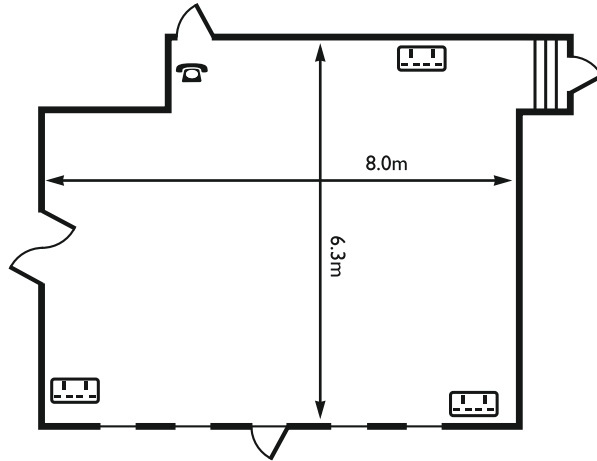

MACDONALD
PITTODRIE HOUSE
NR ABERDEEN

ORANGERY