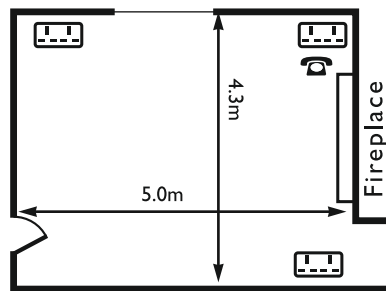

	ROOM CAPACITIES								ROOM DIMENSIONS		DOOR DIMENSIONS		NATURAL LIGHT	AIR CON.	FLOOR NO.
	THEATRE - FP	THEATRE - RP	BOARDROOM	CABARET - FP	CABARET - RP	CLASSROOM	U-SHAPE	BANQUET	LENGTH (m)	WIDTH (m)	HEIGHT (m)	WIDTH (m)			
Ballroom	150	-	50	60	-	74	40	130	15.5	7.8	2.5	1.02	✓		G
Bennachie	15	-	16	10	-	-	10	20	5.6	5.5	2.5	1.63	✓		G
Orangery	40	-	24	20	-	20	15	40	8	6.3	1.95	0.73	✓		G
Billiard	40	-	22	24	-	-	20	-	8	6	2.5	0.88	✓		G
Library	15	-	16	10	-	-	10	16	5	4.3	2.10	0.84	✓		I

FP = Front projection RP = Rear projection LG = Lower ground G = Ground 1 = First 2 = Second 3 = Third 4 = Fourth

MACDONALD  
**PITTODRIE HOUSE**  
 NR ABERDEEN

**ORANGERY**

**BILLIARD**

**LIBRARY**

**KEY**