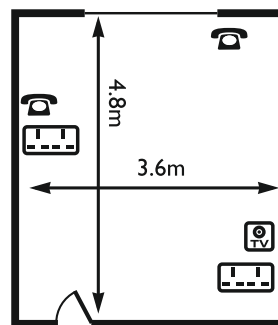

MACDONALD
HOUSTOUN HOUSE
EDINBURGH WEST

KEY

SCOTLAND