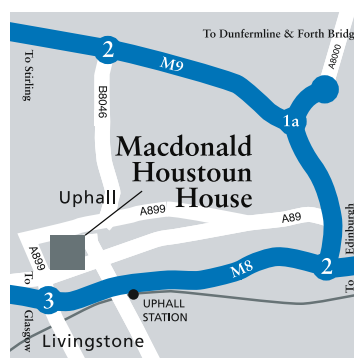

CONFERENCE DIRECT
0845 604 4242

Uphall
West Lothian
EH52 6JS
(Edinburgh West)
T 0844 879 9043
F 01506 854 220
E events.houstoun@macdonald-hotels.co.uk

SCOTLAND