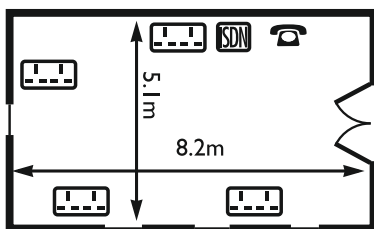

MACDONALD
HOUSTOUN HOUSE
EDINBURGH WEST

KEY

SCOTLAND