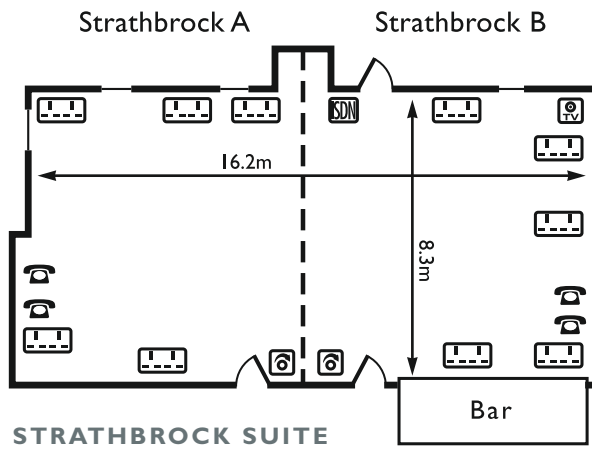

SCOTLAND

MACDONALD  
**HOUSTOUN HOUSE**  
 EDINBURGH WEST

**KEY**

-  **DOUBLE POWER SOCKET**
-  **SINGLE POWER SOCKET**
-  **TV AERIAL SOCKET**
-  **ISDN SOCKET**
-  **SMART BOARD**
-  **TELEPHONE SOCKET**
-  **MOVEABLE PARTITION**
-  **VIDEO SCREEN**
-  **TEMP/AIRCON CONTROL**
-  **PA SYSTEM SOCKET**
-  **LIGHT SWITCH/DIMMER**
-  **ADSL SOCKET**
-  **FAX SOCKET**
-  **WIRELESS BROADBAND**

**HOUSTOUN SUITE**

	ROOM CAPACITIES								ROOM DIMENSIONS		DOOR DIMENSIONS				
	THEATRE - FP	THEATRE - RP	BOARDROOM	CABARET - FP	CABARET - RP	CLASSROOM	U-SHAPE	BANQUET	LENGTH (m)	WIDTH (m)	HEIGHT (m)	WIDTH (m)	NATURAL LIGHT	AIR CON.	FLOOR NO.
Houstoun Suite	400	300	80	220	165	150	80	250	18.9	17	2	2.2	✓	✓	G
Houstoun A	200	150	50	100	75	60	50	120	10	17	2.1	1.7	✓	✓	G
Houstoun B	100	75	30	50	35	40	30	70	8	12	2.1	1.1	✓	✓	G
Strathbrock Suite	130	100	30	60	35	40	30	120	16.2	8.3	2.04	1.49	✓	✓	G
Strathbrock A	60	45	20	30	25	15	20	50	8	8.3	2.04	1.49	✓	✓	G
Strathbrock B	60	45	20	30	25	15	20	50	8	8.3	2.04	1.49	✓	✓	G
Shairp Suite	80	60	25	40	30	20	25	-	9.3	8.1	2	1.4	✓	✓	I
Dower Room	-	-	14	-	-	-	-	-	8.2	5.1	2	1.4	✓	✓	I
Tower Boardroom	-	-	6	-	-	-	-	-	3.6	4.8	1.82	0.75	✓		3

FP = Front projection RP = Rear projection LG = Lower ground G = Ground I = First 2 = Second 3 = Third 4 = Fourth

MACDONALD  
**HOUSTOUN HOUSE**  
 EDINBURGH WEST

**KEY**

SCOTLAND