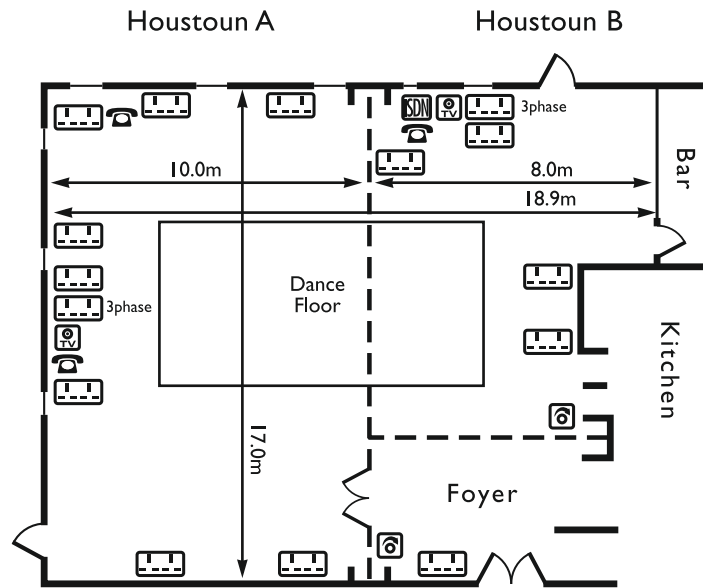

SCOTLAND

MACDONALD  
**HOUSTOUN HOUSE**  
 EDINBURGH WEST

**KEY**

-  **DOUBLE POWER SOCKET**
-  **SINGLE POWER SOCKET**
-  **TV AERIAL SOCKET**
-  **ISDN SOCKET**
-  **SMART BOARD**
-  **TELEPHONE SOCKET**
-  **MOVEABLE PARTITION**
-  **VIDEO SCREEN**
-  **TEMP/AIRCON CONTROL**
-  **PA SYSTEM SOCKET**
-  **LIGHT SWITCH/DIMMER**
-  **ADSL SOCKET**
-  **FAX SOCKET**
-  **WIRELESS BROADBAND**

**HOUSTOUN SUITE**

	ROOM CAPACITIES								ROOM DIMENSIONS		DOOR DIMENSIONS				
	THEATRE - FP	THEATRE - RP	BOARDROOM	CABARET - FP	CABARET - RP	CLASSROOM	U-SHAPE	BANQUET	LENGTH (m)	WIDTH (m)	HEIGHT (m)	WIDTH (m)	NATURAL LIGHT	AIR CON.	FLOOR NO.
Houstoun Suite	400	300	80	220	165	150	80	250	18.9	17	2	2.2	✓	✓	G
Houstoun A	200	150	50	100	75	60	50	120	10	17	2.1	1.7	✓	✓	G
Houstoun B	100	75	30	50	35	40	30	70	8	12	2.1	1.1	✓	✓	G
Strathbrock Suite	130	100	30	60	35	40	30	120	16.2	8.3	2.04	1.49	✓	✓	G
Strathbrock A	60	45	20	30	25	15	20	50	8	8.3	2.04	1.49	✓	✓	G
Strathbrock B	60	45	20	30	25	15	20	50	8	8.3	2.04	1.49	✓	✓	G
Shairp Suite	80	60	25	40	30	20	25	-	9.3	8.1	2	1.4	✓	✓	I
Dower Room	-	-	14	-	-	-	-	-	8.2	5.1	2	1.4	✓	✓	I
Tower Boardroom	-	-	6	-	-	-	-	-	3.6	4.8	1.82	0.75	✓		3

FP = Front projection RP = Rear projection LG = Lower ground G = Ground I = First 2 = Second 3 = Third 4 = Fourth

MACDONALD  
**HOUSTOUN HOUSE**  
 EDINBURGH WEST

**KEY**

SCOTLAND