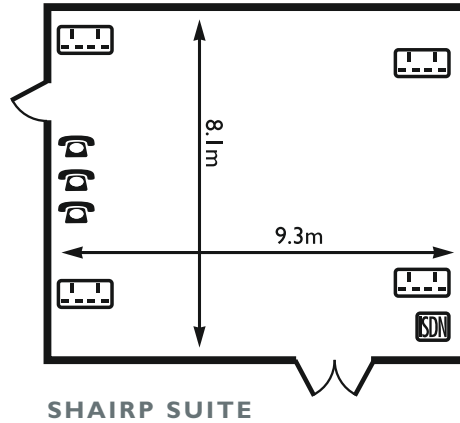

SCOTLAND

MACDONALD  
**HOUSTOUN HOUSE**  
 EDINBURGH WEST

**KEY**

-  **DOUBLE POWER SOCKET**
-  **SINGLE POWER SOCKET**
-  **TV AERIAL SOCKET**
-  **ISDN SOCKET**
-  **SMART BOARD**
-  **TELEPHONE SOCKET**
-  **MOVEABLE PARTITION**
-  **VIDEO SCREEN**
-  **TEMP/AIRCON CONTROL**
-  **PA SYSTEM SOCKET**
-  **LIGHT SWITCH/DIMMER**
-  **ADSL SOCKET**
-  **FAX SOCKET**
-  **WIRELESS BROADBAND**

**HOUSTOUN SUITE**

	ROOM CAPACITIES								ROOM DIMENSIONS		DOOR DIMENSIONS				
	THEATRE - FP	THEATRE - RP	BOARDROOM	CABARET - FP	CABARET - RP	CLASSROOM	U-SHAPE	BANQUET	LENGTH (m)	WIDTH (m)	HEIGHT (m)	WIDTH (m)	NATURAL LIGHT	AIR CON.	FLOOR NO.
Houstoun Suite	400	300	80	220	165	150	80	250	18.9	17	2	2.2	✓	✓	G
Houstoun A	200	150	50	100	75	60	50	120	10	17	2.1	1.7	✓	✓	G
Houstoun B	100	75	30	50	35	40	30	70	8	12	2.1	1.1	✓	✓	G
Strathbrock Suite	130	100	30	60	35	40	30	120	16.2	8.3	2.04	1.49	✓	✓	G
Strathbrock A	60	45	20	30	25	15	20	50	8	8.3	2.04	1.49	✓	✓	G
Strathbrock B	60	45	20	30	25	15	20	50	8	8.3	2.04	1.49	✓	✓	G
Shairp Suite	80	60	25	40	30	20	25	-	9.3	8.1	2	1.4	✓	✓	I
Dower Room	-	-	14	-	-	-	-	-	8.2	5.1	2	1.4	✓	✓	I
Tower Boardroom	-	-	6	-	-	-	-	-	3.6	4.8	1.82	0.75	✓		3

FP = Front projection RP = Rear projection LG = Lower ground G = Ground I = First 2 = Second 3 = Third 4 = Fourth

MACDONALD  
**HOUSTOUN HOUSE**  
 EDINBURGH WEST

**KEY**

SCOTLAND