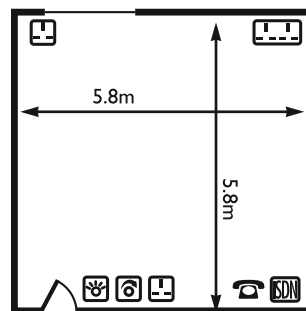

MADOC SUITE

	ROOM CAPACITIES								ROOM DIMENSIONS		DOOR DIMENSIONS		FLOOR NO.		
	THEATRE - FP	THEATRE - RP	BOARDROOM	CABARET - FP	CABARET - RP	CLASSROOM	U-SHAPE	BANQUET	LENGTH (m)	WIDTH (m)	HEIGHT (m)	WIDTH (m)	NATURAL LIGHT	AIR CON.	FLOOR NO.
Madoc Suite	300	250	-	152	96	120	-	220	25	15.3	2.33	0.86	✓		G
Madoc 1, 2, 3 (separate rooms)	100	-	-	50	48	40	24	60	15.3	8.3	2.05	1.6	✓		G
Madoc 1, 2, 3 (two rooms)	200	-	-	100	48	70	24	140	17	15.3	2.05	1.6	✓		G
Longhull	-	-	20	-	-	-	-	24	8	6	2.33	0.86	✓		G
Waterfall	35	-	16	-	-	16	16	16	5.8	5.8	2.33	0.86	✓	✓	G
Plantation, Foxdale, Cedar	-	-	10	-	-	-	-	-	5.8	4	2.33	0.86	✓	✓	G
Priory	40	-	24	-	-	18	20	30	8.2	5.8	2.33	0.86	✓	✓	G

FP = Front projection RP = Rear projection LG = Lower ground G = Ground 1 = First 2 = Second 3 = Third 4 = Fourth

A MACDONALD ASSOCIATE HOTEL
GISBOROUGH HALL HOTEL
 NORTH YORKSHIRE

LONGHULL

WATERFALL

FOXDALE