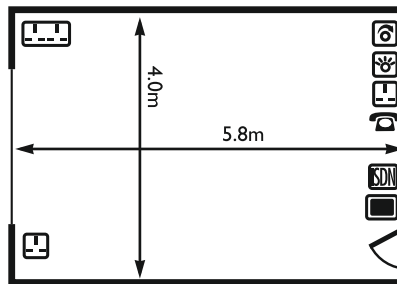

MADOC SUITE

	ROOM CAPACITIES								ROOM DIMENSIONS		DOOR DIMENSIONS		FLOOR NO.		
	THEATRE - FP	THEATRE - RP	BOARDROOM	CABARET - FP	CABARET - RP	CLASSROOM	U-SHAPE	BANQUET	LENGTH (m)	WIDTH (m)	HEIGHT (m)	WIDTH (m)	NATURAL LIGHT	AIR CON.	FLOOR NO.
Madoc Suite	300	250	-	152	96	120	-	220	25	15.3	2.33	0.86	✓		G
Madoc 1, 2, 3 (separate rooms)	100	-	-	50	48	40	24	60	15.3	8.3	2.05	1.6	✓		G
Madoc 1, 2, 3 (two rooms)	200	-	-	100	48	70	24	140	17	15.3	2.05	1.6	✓		G
Longhull	-	-	20	-	-	-	-	24	8	6	2.33	0.86	✓		G
Waterfall	35	-	16	-	-	16	16	16	5.8	5.8	2.33	0.86	✓	✓	G
Plantation, Foxdale, Cedar	-	-	10	-	-	-	-	-	5.8	4	2.33	0.86	✓	✓	G
Priory	40	-	24	-	-	18	20	30	8.2	5.8	2.33	0.86	✓	✓	G

FP = Front projection RP = Rear projection LG = Lower ground G = Ground 1 = First 2 = Second 3 = Third 4 = Fourth

A MACDONALD ASSOCIATE HOTEL
GISBOROUGH HALL HOTEL
 NORTH YORKSHIRE

LONGHULL

WATERFALL

FOXDALE