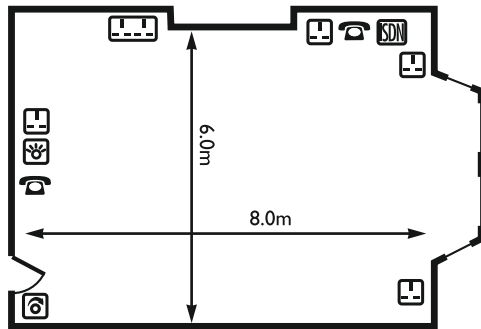

LAKES & THE NORTH

A MACDONALD ASSOCIATE HOTEL
GISBOROUGH HALL HOTEL
 NORTH YORKSHIRE

KEY

-  **DOUBLE POWER SOCKET**
-  **SINGLE POWER SOCKET**
-  **TV AERIAL SOCKET**
-  **ISDN SOCKET**
-  **SMART BOARD**
-  **TELEPHONE SOCKET**
-  **MOVEABLE PARTITION**
-  **VIDEO SCREEN**
-  **TEMP/AIRCON CONTROL**
-  **PA SYSTEM SOCKET**
-  **LIGHT SWITCH/DIMMER**
-  **ADSL SOCKET**
-  **FAX SOCKET**
-  **WIRELESS BROADBAND**

MADOC SUITE

	ROOM CAPACITIES								ROOM DIMENSIONS		DOOR DIMENSIONS		FLOOR NO.		
	THEATRE - FP	THEATRE - RP	BOARDROOM	CABARET - FP	CABARET - RP	CLASSROOM	U-SHAPE	BANQUET	LENGTH (m)	WIDTH (m)	HEIGHT (m)	WIDTH (m)	NATURAL LIGHT	AIR CON.	FLOOR NO.
Madoc Suite	300	250	-	152	96	120	-	220	25	15.3	2.33	0.86	✓		G
Madoc 1, 2, 3 (separate rooms)	100	-	-	50	48	40	24	60	15.3	8.3	2.05	1.6	✓		G
Madoc 1, 2, 3 (two rooms)	200	-	-	100	48	70	24	140	17	15.3	2.05	1.6	✓		G
Longhull	-	-	20	-	-	-	-	24	8	6	2.33	0.86	✓		G
Waterfall	35	-	16	-	-	16	16	16	5.8	5.8	2.33	0.86	✓	✓	G
Plantation, Foxdale, Cedar	-	-	10	-	-	-	-	-	5.8	4	2.33	0.86	✓	✓	G
Priory	40	-	24	-	-	18	20	30	8.2	5.8	2.33	0.86	✓	✓	G

FP = Front projection RP = Rear projection LG = Lower ground G = Ground 1 = First 2 = Second 3 = Third 4 = Fourth

A MACDONALD ASSOCIATE HOTEL
GISBOROUGH HALL HOTEL
 NORTH YORKSHIRE

LONGHULL

WATERFALL

FOXDALE