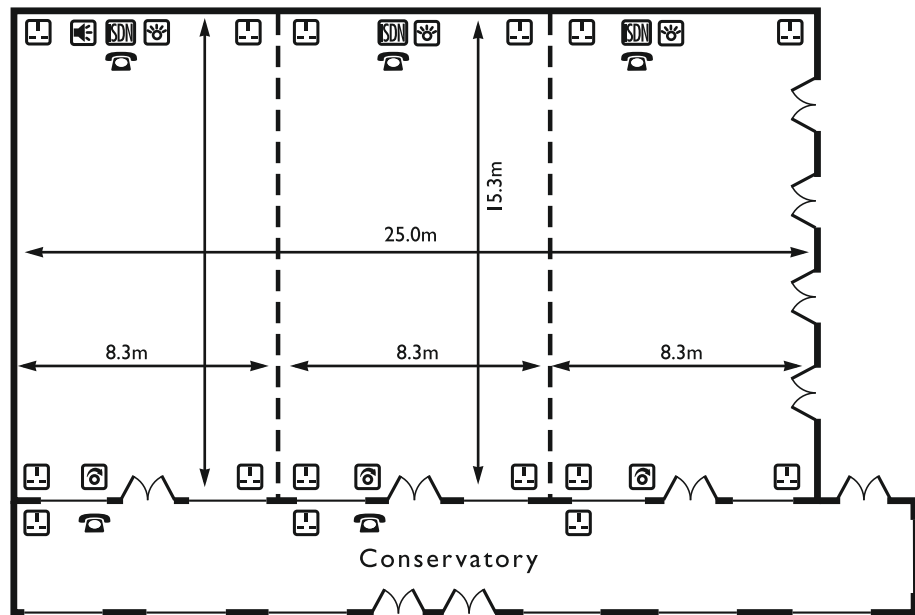

LAKES & THE NORTH

A MACDONALD ASSOCIATE HOTEL
GISBOROUGH HALL HOTEL
 NORTH YORKSHIRE

KEY

-  **DOUBLE POWER SOCKET**
-  **SINGLE POWER SOCKET**
-  **TV AERIAL SOCKET**
-  **ISDN SOCKET**
-  **SMART BOARD**
-  **TELEPHONE SOCKET**
-  **MOVEABLE PARTITION**
-  **VIDEO SCREEN**
-  **TEMP/AIRCON CONTROL**
-  **PA SYSTEM SOCKET**
-  **LIGHT SWITCH/DIMMER**
-  **ADSL SOCKET**
-  **FAX SOCKET**
-  **WIRELESS BROADBAND**

FP = Front projection RP = Rear projection LG = Lower ground G = Ground 1 = First 2 = Second 3 = Third 4 = Fourth

A MACDONALD ASSOCIATE HOTEL
GISBOROUGH HALL HOTEL
 NORTH YORKSHIRE

LONGHULL

WATERFALL

FOXDALE