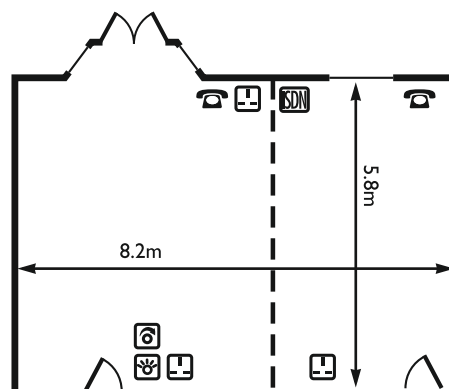

PRIORY

KEY

LAKES & THE NORTH