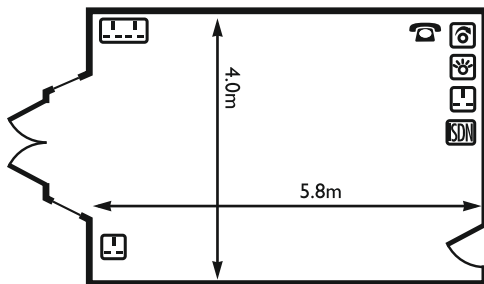

MADOC SUITE

	ROOM CAPACITIES								ROOM DIMENSIONS		DOOR DIMENSIONS		FLOOR NO.		
	THEATRE - FP	THEATRE - RP	BOARDROOM	CABARET - FP	CABARET - RP	CLASSROOM	U-SHAPE	BANQUET	LENGTH (m)	WIDTH (m)	HEIGHT (m)	WIDTH (m)	NATURAL LIGHT	AIR CON.	FLOOR NO.
Madoc Suite	300	250	-	152	96	120	-	220	25	15.3	2.33	0.86	✓		G
Madoc 1, 2, 3 (separate rooms)	100	-	-	50	48	40	24	60	15.3	8.3	2.05	1.6	✓		G
Madoc 1, 2, 3 (two rooms)	200	-	-	100	48	70	24	140	17	15.3	2.05	1.6	✓		G
Longhull	-	-	20	-	-	-	-	24	8	6	2.33	0.86	✓		G
Waterfall	35	-	16	-	-	16	16	16	5.8	5.8	2.33	0.86	✓	✓	G
Plantation, Foxdale, Cedar	-	-	10	-	-	-	-	-	5.8	4	2.33	0.86	✓	✓	G
Priory	40	-	24	-	-	18	20	30	8.2	5.8	2.33	0.86	✓	✓	G

FP = Front projection RP = Rear projection LG = Lower ground G = Ground 1 = First 2 = Second 3 = Third 4 = Fourth

A MACDONALD ASSOCIATE HOTEL
GISBOROUGH HALL HOTEL
 NORTH YORKSHIRE

LONGHULL

WATERFALL

FOXDALE