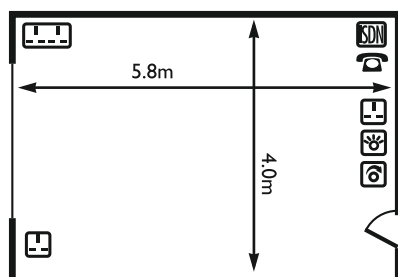

A MACDONALD ASSOCIATE HOTEL
GISBOROUGH HALL HOTEL
NORTH YORKSHIRE

CEDAR

KEY

LAKES & THE NORTH