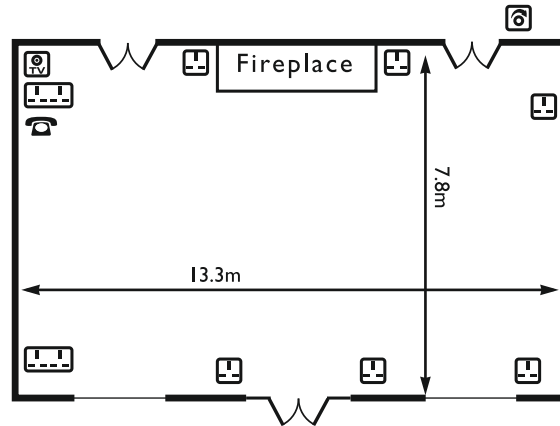

MIDLANDS & THE SOUTH

MACDONALD  
**ELMERS COURT**  
 HOTEL & RESORT – THE NEW FOREST

**KEY**

-   
DOUBLE POWER SOCKET
-   
SINGLE POWER SOCKET
-   
TV AERIAL SOCKET
-   
ISDN SOCKET
-   
SMART BOARD
-   
TELEPHONE SOCKET
-   
MOVEABLE PARTITION
-   
VIDEO SCREEN
-   
TEMP/AIRCON CONTROL
-   
PA SYSTEM SOCKET
-   
LIGHT SWITCH/DIMMER
-   
ADSL SOCKET
-   
FAX SOCKET
-   
WIRELESS BROADBAND

**BALLROOM**

**MUSIC ROOM**

	ROOM CAPACITIES								ROOM DIMENSIONS		DOOR DIMENSIONS				
	THEATRE - FP	THEATRE - RP	BOARDROOM	CABARET - FP	CABARET - RP	CLASSROOM	U-SHAPE	BANQUET	LENGTH (m)	WIDTH (m)	HEIGHT (m)	WIDTH (m)	NATURAL LIGHT	AIR CON.	FLOOR NO.
Ballroom	120	80	50	70	50	60	40	100	13.3	7.8	2.2	1.6	✓		G
Music Room	60	-	20	25	-	20	20	50	16	5.5	2.2	1.6	✓		G
Glenville Room	30	-	20	18	-	20	16	30	7.8	6	2.2	1	✓		G
Waterford Room	80	40	45	60	50	40	35	70	12	8	2.2	1	✓		G
Beaulieu Room	40	-	20	30	-	20	18	50	8	6.6	2.2	1	✓	✓	G
Burley Room	15	-	10	-	-	-	10	12	5.5	5.3	2.2	1	✓	✓	G