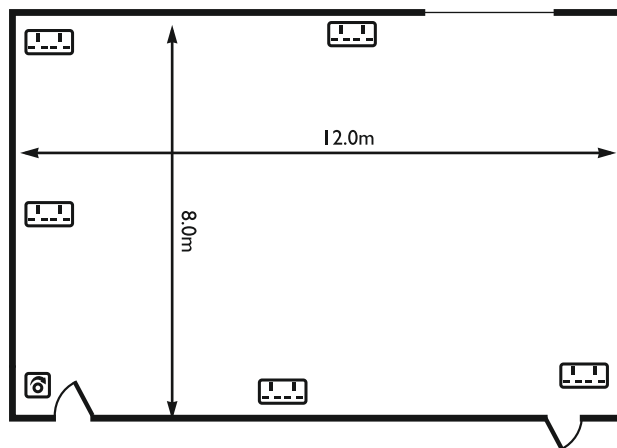

**BALLROOM**

**MUSIC ROOM**

	ROOM CAPACITIES								ROOM DIMENSIONS		DOOR DIMENSIONS				
	THEATRE - FP	THEATRE - RP	BOARDROOM	CABARET - FP	CABARET - RP	CLASSROOM	U-SHAPE	BANQUET	LENGTH (m)	WIDTH (m)	HEIGHT (m)	WIDTH (m)	NATURAL LIGHT	AIR CON.	FLOOR NO.
Ballroom	120	80	50	70	50	60	40	100	13.3	7.8	2.2	1.6	✓		G
Music Room	60	-	20	25	-	20	20	50	16	5.5	2.2	1.6	✓		G
Glenville Room	30	-	20	18	-	20	16	30	7.8	6	2.2	1	✓		G
Waterford Room	80	40	45	60	50	40	35	70	12	8	2.2	1	✓		G
Beaulieu Room	40	-	20	30	-	20	18	50	8	6.6	2.2	1	✓	✓	G
Burley Room	15	-	10	-	-	-	10	12	5.5	5.3	2.2	1	✓	✓	G

FP = Front projection RP = Rear projection LG = Lower ground G = Ground 1 = First 2 = Second 3 = Third 4 = Fourth

MACDONALD  
**ELMERS COURT**  
 HOTEL & RESORT – THE NEW FOREST

**GLENVILLE ROOM**

**WATERFORD ROOM**