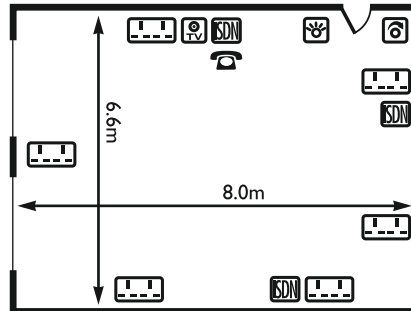

MACDONALD
ELMERS COURT
HOTEL & RESORT – THE NEW FOREST

KEY

DOUBLE
POWER SOCKET

SINGLE
POWER SOCKET

TV AERIAL
SOCKET

ISDN SOCKET

SMART BOARD

TELEPHONE SOCKET

MOVEABLE PARTITION

VIDEO SCREEN

TEMP/AIRCON
CONTROL

PA SYSTEM
SOCKET

LIGHT
SWITCH/DIMMER

ADSL SOCKET

FAX SOCKET

WIRELESS BROADBAND

BEAULIEU ROOM