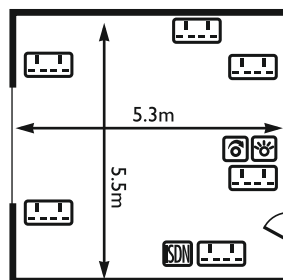

**BALLROOM**

**MUSIC ROOM**

	ROOM CAPACITIES								ROOM DIMENSIONS		DOOR DIMENSIONS				
	THEATRE - FP	THEATRE - RP	BOARDROOM	CABARET - FP	CABARET - RP	CLASSROOM	U-SHAPE	BANQUET	LENGTH (m)	WIDTH (m)	HEIGHT (m)	WIDTH (m)	NATURAL LIGHT	AIR CON.	FLOOR NO.
Ballroom	120	80	50	70	50	60	40	100	13.3	7.8	2.2	1.6	✓		G
Music Room	60	-	20	25	-	20	20	50	16	5.5	2.2	1.6	✓		G
Glenville Room	30	-	20	18	-	20	16	30	7.8	6	2.2	1	✓		G
Waterford Room	80	40	45	60	50	40	35	70	12	8	2.2	1	✓		G
Beaulieu Room	40	-	20	30	-	20	18	50	8	6.6	2.2	1	✓	✓	G
Burley Room	15	-	10	-	-	-	10	12	5.5	5.3	2.2	1	✓	✓	G

SMART BOARD

TELEPHONE SOCKET

MOVEABLE PARTITION

VIDEO SCREEN

TEMP/AIRCON  
CONTROL

PA SYSTEM  
SOCKET

LIGHT  
SWITCH/DIMMER

ADSL SOCKET

FAX SOCKET

WIRELESS BROADBAND

**BEAULIEU ROOM**

**BURLEY ROOM**