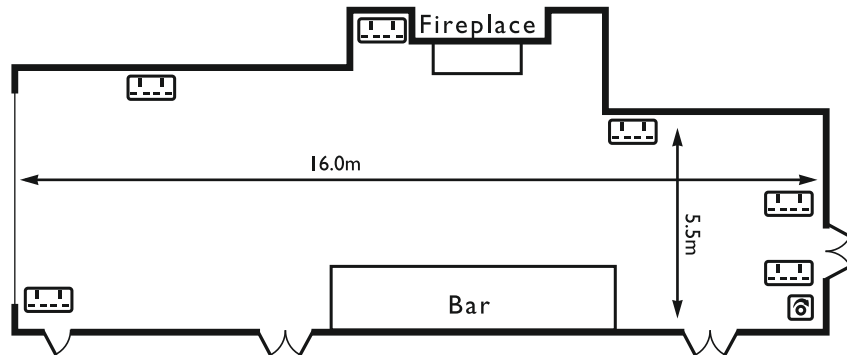

MIDLANDS & THE SOUTH

MACDONALD  
**ELMERS COURT**  
 HOTEL & RESORT – THE NEW FOREST

**KEY**

-   
DOUBLE POWER SOCKET
-   
SINGLE POWER SOCKET
-   
TV AERIAL SOCKET
-   
ISDN SOCKET
-   
SMART BOARD
-   
TELEPHONE SOCKET
-   
MOVEABLE PARTITION
-   
VIDEO SCREEN
-   
TEMP/AIRCON CONTROL
-   
PA SYSTEM SOCKET
-   
LIGHT SWITCH/DIMMER
-   
ADSL SOCKET
-   
FAX SOCKET
-   
WIRELESS BROADBAND

**BALLROOM**

**MUSIC ROOM**

	ROOM CAPACITIES								ROOM DIMENSIONS		DOOR DIMENSIONS				
	THEATRE - FP	THEATRE - RP	BOARDROOM	CABARET - FP	CABARET - RP	CLASSROOM	U-SHAPE	BANQUET	LENGTH (m)	WIDTH (m)	HEIGHT (m)	WIDTH (m)	NATURAL LIGHT	AIR CON.	FLOOR NO.
Ballroom	120	80	50	70	50	60	40	100	13.3	7.8	2.2	1.6	✓		G
Music Room	60	-	20	25	-	20	20	50	16	5.5	2.2	1.6	✓		G
Glenville Room	30	-	20	18	-	20	16	30	7.8	6	2.2	1	✓		G
Waterford Room	80	40	45	60	50	40	35	70	12	8	2.2	1	✓		G
Beaulieu Room	40	-	20	30	-	20	18	50	8	6.6	2.2	1	✓	✓	G
Burley Room	15	-	10	-	-	-	10	12	5.5	5.3	2.2	1	✓	✓	G

FP = Front projection RP = Rear projection LG = Lower ground G = Ground 1 = First 2 = Second 3 = Third 4 = Fourth

MACDONALD  
**ELMERS COURT**  
 HOTEL & RESORT – THE NEW FOREST

**GLENVILLE ROOM**

**WATERFORD ROOM**