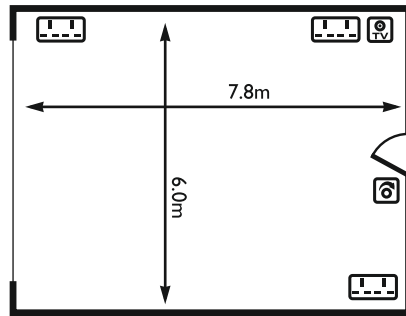

**BALLROOM**

**MUSIC ROOM**

	ROOM CAPACITIES								ROOM DIMENSIONS		DOOR DIMENSIONS				
	THEATRE - FP	THEATRE - RP	BOARDROOM	CABARET - FP	CABARET - RP	CLASSROOM	U-SHAPE	BANQUET	LENGTH (m)	WIDTH (m)	HEIGHT (m)	WIDTH (m)	NATURAL LIGHT	AIR CON.	FLOOR NO.
Ballroom	120	80	50	70	50	60	40	100	13.3	7.8	2.2	1.6	✓		G
Music Room	60	-	20	25	-	20	20	50	16	5.5	2.2	1.6	✓		G
Glenville Room	30	-	20	18	-	20	16	30	7.8	6	2.2	1	✓		G
Waterford Room	80	40	45	60	50	40	35	70	12	8	2.2	1	✓		G
Beaulieu Room	40	-	20	30	-	20	18	50	8	6.6	2.2	1	✓	✓	G
Burley Room	15	-	10	-	-	-	10	12	5.5	5.3	2.2	1	✓	✓	G

FP = Front projection RP = Rear projection LG = Lower ground G = Ground 1 = First 2 = Second 3 = Third 4 = Fourth

MACDONALD  
**ELMERS COURT**  
 HOTEL & RESORT – THE NEW FOREST

**GLENVILLE ROOM**

**WATERFORD ROOM**