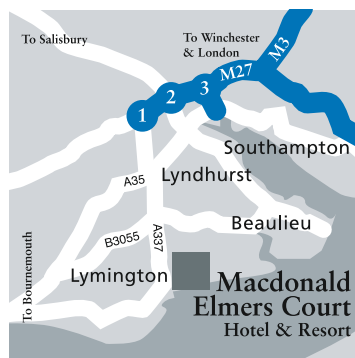

MACDONALD  
**ELMERS COURT**  
 HOTEL & RESORT – THE NEW FOREST

SITUATED ON THE EDGE OF THE NEW FOREST, MACDONALD ELMERS COURT HOTEL & RESORT IS SET IN 23 ACRES OF LANDSCAPED GARDENS. REGARDED AS ONE OF THE SOUTH'S PREMIER WEDDING VENUES, WE CAN ALSO OFFER CORPORATE OR TEAM BUILDING EVENTS, AS WELL AS BEING A FANTASTIC HOLIDAY DESTINATION. LOCATED 30 MINUTES DRIVE FROM THE M27 AND ACCESSIBLE BY TRAIN FROM WATERLOO.

- New Forest
- Beaulieu Motor Museum
- Isle of Wight
- Paultons Park
- Winchester Cathedral
- Bournemouth

**HOW TO GET THERE**

**Rail:** Lymington Pier 0.7 mile  
**Air:** Southampton International Airport 24 miles  
**Road:** On B3054 just outside Lymington  
 For directions please visit [www.MacdonaldHotels.co.uk/ElmersCourt](http://www.MacdonaldHotels.co.uk/ElmersCourt)

**KEY**

**MIDLANDS &  
THE SOUTH**

MACDONALD  
**ELMERS COURT**  
 HOTEL & RESORT – THE NEW FOREST

**KEY**

DOUBLE  
POWER SOCKET

SINGLE  
POWER SOCKET

TV AERIAL  
SOCKET

ISDN SOCKET