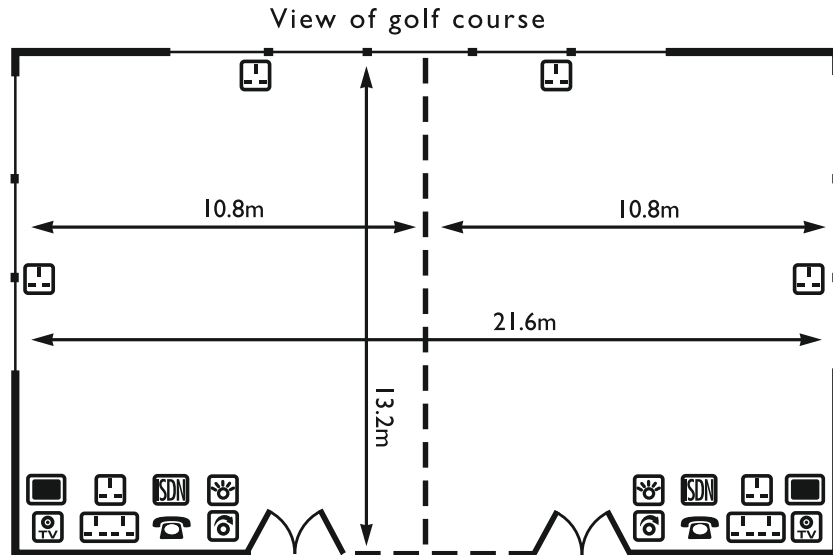

SCOTLAND

MACDONALD
CARDRONA
 HOTEL & GOLF COURSE – PEEBLES

KEY

- 
DOUBLE POWER SOCKET
- 
SINGLE POWER SOCKET
- 
TV AERIAL SOCKET
- 
ISDN SOCKET
- 
SMART BOARD
- 
TELEPHONE SOCKET
- 
MOVEABLE PARTITION
- 
VIDEO SCREEN
- 
TEMP/AIRCON CONTROL
- 
PA SYSTEM SOCKET
- 
LIGHT SWITCH/DIMMER
- 
ADSL SOCKET
- 
FAX SOCKET
- 
WIRELESS BROADBAND

Manderston I

Manderston 2

MANDERSTON SUITE

HORSBURGH SUITE

	ROOM CAPACITIES								ROOM DIMENSIONS		DOOR DIMENSIONS				
	THEATRE - FP	THEATRE - RP	BOARDROOM	CABARET - FP	CABARET - RP	CLASSROOM	U-SHAPE	BANQUET	LENGTH (m)	WIDTH (m)	HEIGHT (m)	WIDTH (m)	NATURAL LIGHT	AIR CON.	FLOOR NO.
Manderston Suite	240	200	120	150	90	120	90	200	21.6	13.2	2.49	2.03	✓	✓	3
Manderston I	110	60	45	60	40	60	40	100	13.2	10.8	2.49	2.03	✓	✓	3
Manderston II	110	60	45	60	40	60	40	100	13.2	10.8	2.49	2.03	✓	✓	3
Horsburgh Suite	-	-	12	-	-	-	-	12	6.2	5.36	2.49	0.97	✓		3
Abbotsford Suite	50	24	25	28	21	25	22	40	12.7	10.7	2.49	0.97	✓		3

FP = Front projection RP = Rear projection LG = Lower ground G = Ground 1 = First 2 = Second 3 = Third 4 = Fourth

MACDONALD
CARDRONA
 HOTEL & GOLF COURSE – PEEBLES

ABBOTSFORD SUITE

KEY

 DOUBLE
 POWER SOCKET