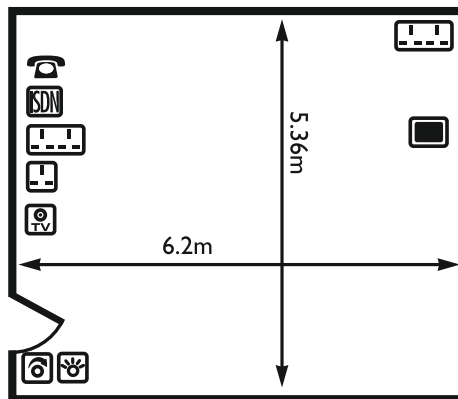

Manderston I

Manderston 2

MANDERSTON SUITE

HORSBURGH SUITE

	ROOM CAPACITIES								ROOM DIMENSIONS		DOOR DIMENSIONS				
	THEATRE - FP	THEATRE - RP	BOARDROOM	CABARET - FP	CABARET - RP	CLASSROOM	U-SHAPE	BANQUET	LENGTH (m)	WIDTH (m)	HEIGHT (m)	WIDTH (m)	NATURAL LIGHT	AIR CON.	FLOOR NO.
Manderston Suite	240	200	120	150	90	120	90	200	21.6	13.2	2.49	2.03	✓	✓	3
Manderston I	110	60	45	60	40	60	40	100	13.2	10.8	2.49	2.03	✓	✓	3
Manderston II	110	60	45	60	40	60	40	100	13.2	10.8	2.49	2.03	✓	✓	3
Horsburgh Suite	-	-	12	-	-	-	-	12	6.2	5.36	2.49	0.97	✓		3
Abbotsford Suite	50	24	25	28	21	25	22	40	12.7	10.7	2.49	0.97	✓		3

FP = Front projection RP = Rear projection LG = Lower ground G = Ground 1 = First 2 = Second 3 = Third 4 = Fourth

MACDONALD
CARDRONA
 HOTEL & GOLF COURSE – PEEBLES

ABBOTSFORD SUITE

KEY

 DOUBLE
 POWER SOCKET