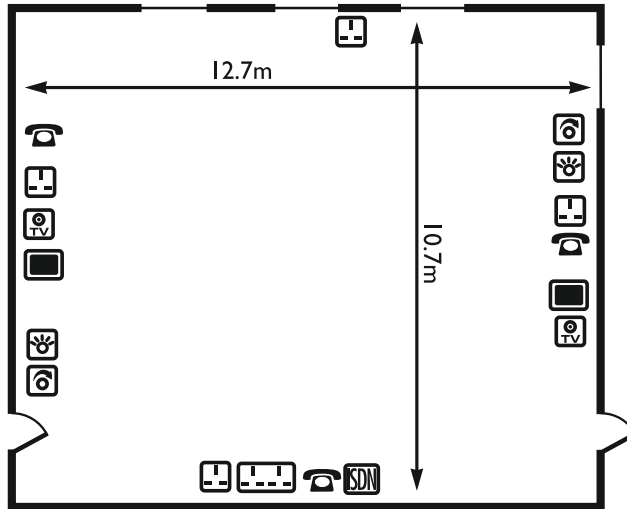

Manderston I

Manderston 2

MANDERSTON SUITE

HORSBURGH SUITE

	ROOM CAPACITIES								ROOM DIMENSIONS		DOOR DIMENSIONS				
	THEATRE - FP	THEATRE - RP	BOARDROOM	CABARET - FP	CABARET - RP	CLASSROOM	U-SHAPE	BANQUET	LENGTH (m)	WIDTH (m)	HEIGHT (m)	WIDTH (m)	NATURAL LIGHT	AIR CON.	FLOOR NO.
Manderston Suite	240	200	120	150	90	120	90	200	21.6	13.2	2.49	2.03	✓	✓	3
Manderston I	110	60	45	60	40	60	40	100	13.2	10.8	2.49	2.03	✓	✓	3
Manderston II	110	60	45	60	40	60	40	100	13.2	10.8	2.49	2.03	✓	✓	3
Horsburgh Suite	-	-	12	-	-	-	-	12	6.2	5.36	2.49	0.97	✓		3
Abbotsford Suite	50	24	25	28	21	25	22	40	12.7	10.7	2.49	0.97	✓		3

FP = Front projection RP = Rear projection LG = Lower ground G = Ground 1 = First 2 = Second 3 = Third 4 = Fourth

MACDONALD
CARDRONA
 HOTEL & GOLF COURSE – PEEBLES

ABBOTSFORD SUITE

KEY

 DOUBLE
 POWER SOCKET