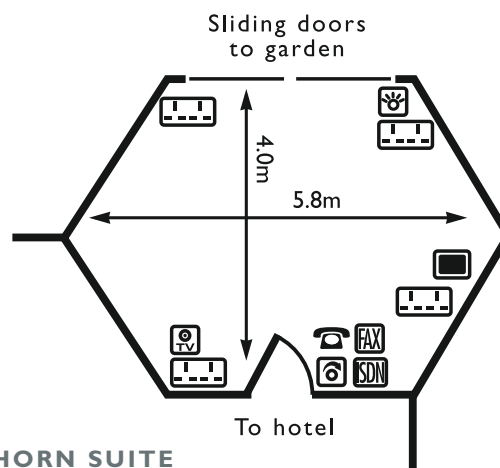

THE BOBSLEIGH HOTEL

HEMEL HEMPSTEAD

KEY

DOUBLE POWER SOCKET

SINGLE POWER SOCKET

TV AERIAL SOCKET

ISDN SOCKET

SMART BOARD

TELEPHONE SOCKET

MOVEABLE PARTITION

VIDEO SCREEN

TEMP/AIRCON CONTROL

PA SYSTEM SOCKET

LIGHT SWITCH/DIMMER

ADSL SOCKET

FAX SOCKET

WIRELESS BROADBAND

ACACIA SUITE

HAWTHORN SUITE

	ROOM CAPACITIES								ROOM DIMENSIONS		DOOR DIMENSIONS				
	THEATRE - FP	THEATRE - RP	BOARDROOM	CABARET - FP	CABARET - RP	CLASSROOM	U-SHAPE	BANQUET	LENGTH (m)	WIDTH (m)	HEIGHT (m)	WIDTH (m)	NATURAL LIGHT	AIR CON.	FLOOR NO.
Acacia Suite	120	-	40	30	-	60	40	98	12.5	12.5	2	2	✓	✓	G
Hawthorn Suite	16	-	18	-	-	12	14	-	5.8	4	2	1	✓	✓	G
Conservatory	15	-	18	-	-	-	-	20	7.1	3.3	2	3	✓		G
Magnolia Suite	16	-	18	-	-	12	14	-	5.7	4.2	2	1	✓		G

FP = Front projection RP = Rear projection LG = Lower ground G = Ground 1 = First 2 = Second 3 = Third 4 = Fourth

THE BOBSLEIGH HOTEL

HEMEL HEMPSTEAD

CONSERVATORY

MAGNOLIA SUITE

KEY

MIDLANDS & THE SOUTH