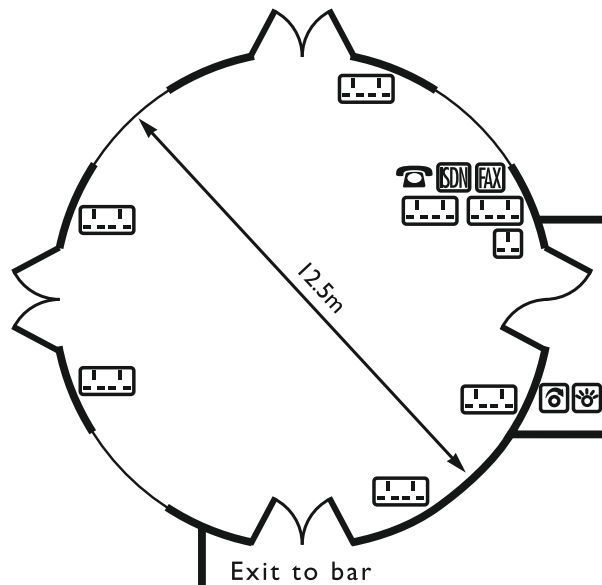

THE BOBSLEIGH HOTEL

HEMEL HEMPSTEAD

KEY

DOUBLE POWER SOCKET

SINGLE POWER SOCKET

TV AERIAL SOCKET

ISDN SOCKET

SMART BOARD

TELEPHONE SOCKET

MOVEABLE PARTITION

VIDEO SCREEN

TEMP/AIRCON CONTROL

PA SYSTEM SOCKET

LIGHT SWITCH/DIMMER

ADSL SOCKET

FAX SOCKET

WIRELESS BROADBAND

ACACIA SUITE

HAWTHORN SUITE

	ROOM CAPACITIES								ROOM DIMENSIONS		DOOR DIMENSIONS				
	THEATRE - FP	THEATRE - RP	BOARDROOM	CABARET - FP	CABARET - RP	CLASSROOM	U-SHAPE	BANQUET	LENGTH (m)	WIDTH (m)	HEIGHT (m)	WIDTH (m)	NATURAL LIGHT	AIR CON.	FLOOR NO.
Acacia Suite	120	-	40	30	-	60	40	98	12.5	12.5	2	2	✓	✓	G
Hawthorn Suite	16	-	18	-	-	12	14	-	5.8	4	2	1	✓	✓	G
Conservatory	15	-	18	-	-	-	-	20	7.1	3.3	2	3	✓		G
Magnolia Suite	16	-	18	-	-	12	14	-	5.7	4.2	2	1	✓		G