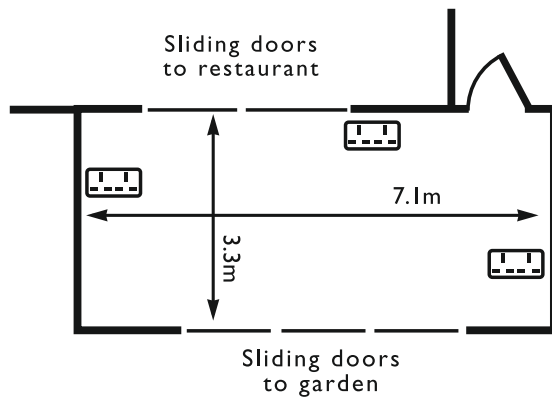

TELEPHONE SOCKET

MOVEABLE PARTITION

VIDEO SCREEN

TEMP/AIRCON CONTROL

PA SYSTEM SOCKET

LIGHT SWITCH/DIMMER

ADSL SOCKET

FAX SOCKET

WIRELESS BROADBAND

ACACIA SUITE

HAWTHORN SUITE

	ROOM CAPACITIES								ROOM DIMENSIONS		DOOR DIMENSIONS				
	THEATRE - FP	THEATRE - RP	BOARDROOM	CABARET - FP	CABARET - RP	CLASSROOM	U-SHAPE	BANQUET	LENGTH (m)	WIDTH (m)	HEIGHT (m)	WIDTH (m)	NATURAL LIGHT	AIR CON.	FLOOR NO.
Acacia Suite	120	-	40	30	-	60	40	98	12.5	12.5	2	2	✓	✓	G
Hawthorn Suite	16	-	18	-	-	12	14	-	5.8	4	2	1	✓	✓	G
Conservatory	15	-	18	-	-	-	-	20	7.1	3.3	2	3	✓		G
Magnolia Suite	16	-	18	-	-	12	14	-	5.7	4.2	2	1	✓		G

FP = Front projection RP = Rear projection LG = Lower ground G = Ground 1 = First 2 = Second 3 = Third 4 = Fourth

THE BOBSLEIGH HOTEL

HEMEL HEMPSTEAD

CONSERVATORY

MAGNOLIA SUITE

KEY

MIDLANDS & THE SOUTH