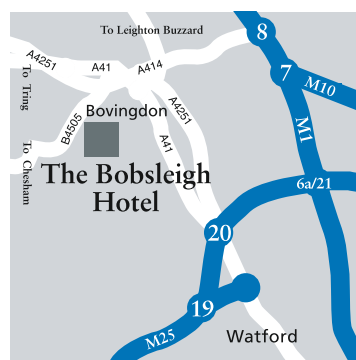

CONFERENCE DIRECT
0845 604 4242

Hempstead Road
Bovingdon
Hertfordshire
HP3 0DS
T 0844 879 9033
F 01442 832 471
E events.bobsleigh@macdonald-hotels.co.uk

MIDLANDS &
THE SOUTH