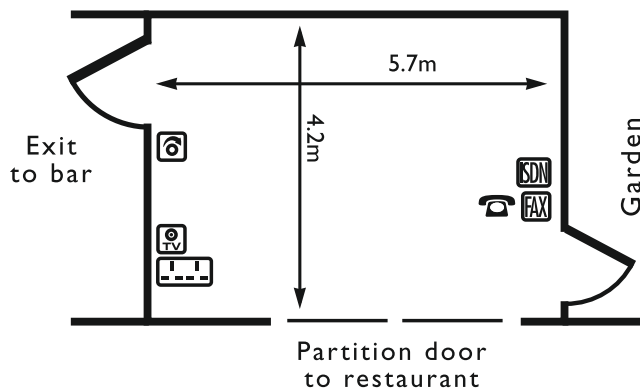

WIRELESS BROADBAND

ACACIA SUITE

HAWTHORN SUITE

	ROOM CAPACITIES								ROOM DIMENSIONS		DOOR DIMENSIONS				
	THEATRE - FP	THEATRE - RP	BOARDROOM	CABARET - FP	CABARET - RP	CLASSROOM	U-SHAPE	BANQUET	LENGTH (m)	WIDTH (m)	HEIGHT (m)	WIDTH (m)	NATURAL LIGHT	AIR CON.	FLOOR NO.
Acacia Suite	120	-	40	30	-	60	40	98	12.5	12.5	2	2	✓	✓	G
Hawthorn Suite	16	-	18	-	-	12	14	-	5.8	4	2	1	✓	✓	G
Conservatory	15	-	18	-	-	-	-	20	7.1	3.3	2	3	✓		G
Magnolia Suite	16	-	18	-	-	12	14	-	5.7	4.2	2	1	✓		G

FP = Front projection RP = Rear projection LG = Lower ground G = Ground 1 = First 2 = Second 3 = Third 4 = Fourth

THE BOBSLEIGH HOTEL

HEMEL HEMPSTEAD

CONSERVATORY

MAGNOLIA SUITE

KEY

MIDLANDS & THE SOUTH