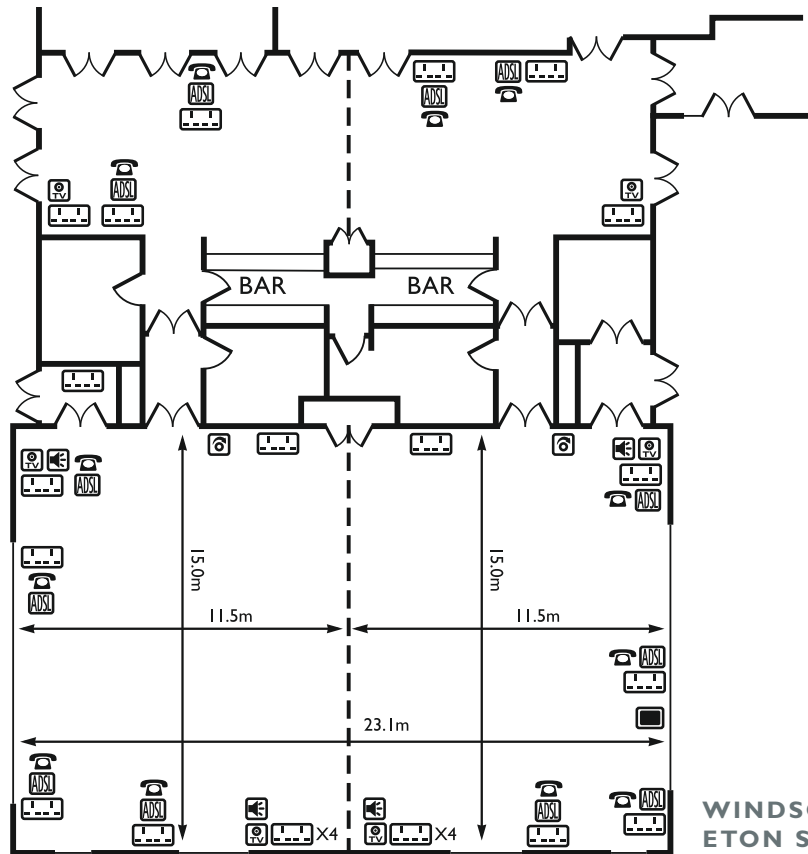

WINDSOR & ETON SUITE

	ROOM CAPACITIES								ROOM DIMENSIONS		DOOR DIMENSIONS				
	THEATRE - FP	THEATRE - RP	BOARDROOM	CABARET - FP	CABARET - RP	CLASSROOM	U-SHAPE	BANQUET	LENGTH (m)	WIDTH (m)	HEIGHT (m)	WIDTH (m)	NATURAL LIGHT	AIR CON.	FLOOR NO.
Windsor & Eton Suite	500	400	-	200	150	250	-	300	23.1	15	2.0	1.8	✓	✓	G
Windsor/Eton (Individual)	200	150	40	75	50	120	75	150	11.5	15	2.0	1.8	✓	✓	G
Park & Ascot Suite	150	120	-	70	50	75	-	120	18.3	7.3	2	1.6	✓	✓	G
Park Suite	80	50	32	50	40	50	35	60	11	7.3	2	1.6	✓	✓	G
Ascot Suite	45	25	25	24	-	30	23	40	7.3	7.3	2	1.6	✓	✓	G
Wentworth Suite	120	90	-	70	60	70	-	100	18.3	6.7	1.9	0.8	✓	✓	G
Wentworth East	70	40	40	48	28	40	35	50	11.6	6.7	1.9	0.8	✓	✓	G
Wentworth West	45	-	18	24	-	30	18	40	6.7	6.7	1.9	0.8	✓	✓	G
Brookenhurst Suite	20	-	16	-	-	15	12	-	7.1	4.3	1.9	0.8	✓	✓	G
Devenish Suite	20	-	16	-	-	15	12	-	7.1	4.3	1.9	0.8	✓	✓	G
Windlesham Boardroom	-	-	16	-	-	-	-	12	6.7	6.7	2	1.6	✓	✓	G
Lyndhurst Boardroom	-	-	12	-	-	-	-	10	6.7	4.3	2	1.6	✓	✓	G
Syndicates 1 - 4	-	-	10	-	-	-	-	-	3.73	3.35	1.9	0.8	✓	✓	G
Hyperion Restaurant	-	-	-	-	-	-	-	140	3.65	3.2	1.9	0.8	✓	✓	G