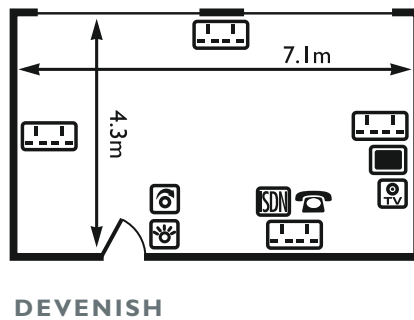

KEY

-  **DOUBLE POWER SOCKET**
-  **SINGLE POWER SOCKET**
-  **TV AERIAL SOCKET**
-  **ISDN SOCKET**
-  **SMART BOARD**
-  **TELEPHONE SOCKET**
-  **MOVEABLE PARTITION**
-  **VIDEO SCREEN**
-  **TEMP/AIRCON CONTROL**
-  **PA SYSTEM SOCKET**
-  **LIGHT SWITCH/DIMMER**
-  **ADSL SOCKET**
-  **FAX SOCKET**
-  **WIRELESS BROADBAND**

WINDSOR & ETON SUITE

	ROOM CAPACITIES								ROOM DIMENSIONS		DOOR DIMENSIONS				
	THEATRE - FP	THEATRE - RP	BOARDROOM	CABARET - FP	CABARET - RP	CLASSROOM	U-SHAPE	BANQUET	LENGTH (m)	WIDTH (m)	HEIGHT (m)	WIDTH (m)	NATURAL LIGHT	AIR CON.	FLOOR NO.
Windsor & Eton Suite	500	400	-	200	150	250	-	300	23.1	15	2.0	1.8	✓	✓	G
Windsor/Eton (Individual)	200	150	40	75	50	120	75	150	11.5	15	2.0	1.8	✓	✓	G
Park & Ascot Suite	150	120	-	70	50	75	-	120	18.3	7.3	2	1.6	✓	✓	G
Park Suite	80	50	32	50	40	50	35	60	11	7.3	2	1.6	✓	✓	G
Ascot Suite	45	25	25	24	-	30	23	40	7.3	7.3	2	1.6	✓	✓	G
Wentworth Suite	120	90	-	70	60	70	-	100	18.3	6.7	1.9	0.8	✓	✓	G
Wentworth East	70	40	40	48	28	40	35	50	11.6	6.7	1.9	0.8	✓	✓	G
Wentworth West	45	-	18	24	-	30	18	40	6.7	6.7	1.9	0.8	✓	✓	G
Brookenhurst Suite	20	-	16	-	-	15	12	-	7.1	4.3	1.9	0.8	✓	✓	G
Devenish Suite	20	-	16	-	-	15	12	-	7.1	4.3	1.9	0.8	✓	✓	G
Windlesham Boardroom	-	-	16	-	-	-	-	12	6.7	6.7	2	1.6	✓	✓	G
Lyndhurst Boardroom	-	-	12	-	-	-	-	10	6.7	4.3	2	1.6	✓	✓	G
Syndicates 1 - 4	-	-	10	-	-	-	-	-	3.73	3.35	1.9	0.8	✓	✓	G
Hyperion Restaurant	-	-	-	-	-	-	-	140	3.65	3.2	1.9	0.8	✓	✓	G

FP = Front projection RP = Rear projection LG = Lower ground G = Ground 1 = First 2 = Second 3 = Third 4 = Fourth

MACDONALD
BERYSTED
 HOTEL & SPA – ASCOT NR WINDSOR

KEY

-  **DOUBLE POWER SOCKET**
-  **SINGLE POWER SOCKET**
-  **TV AERIAL SOCKET**
-  **ISDN SOCKET**
-  **SMART BOARD**
-  **TELEPHONE SOCKET**
-  **MOVEABLE PARTITION**
-  **VIDEO SCREEN**
-  **TEMP/AIRCON CONTROL**
-  **PA SYSTEM SOCKET**
-  **LIGHT SWITCH/DIMMER**
-  **ADSL SOCKET**
-  **FAX SOCKET**
-  **WIRELESS BROADBAND**