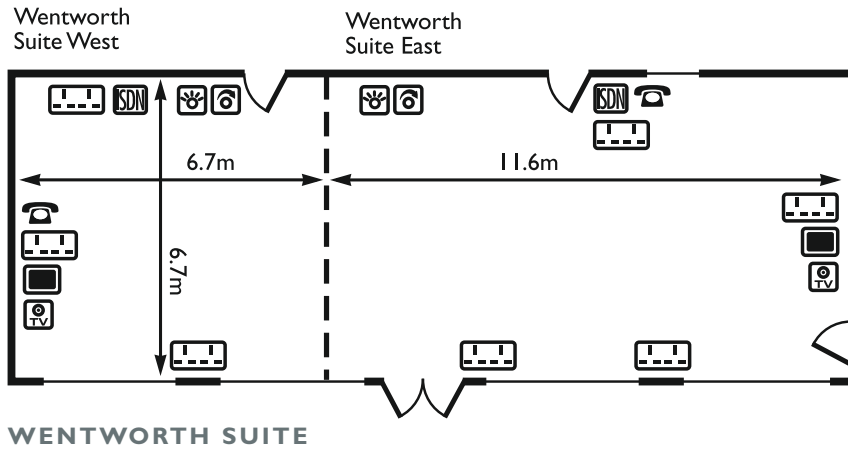

KEY

-  **DOUBLE POWER SOCKET**
-  **SINGLE POWER SOCKET**
-  **TV AERIAL SOCKET**
-  **ISDN SOCKET**
-  **SMART BOARD**
-  **TELEPHONE SOCKET**
-  **MOVEABLE PARTITION**
-  **VIDEO SCREEN**
-  **TEMP/AIRCON CONTROL**
-  **PA SYSTEM SOCKET**
-  **LIGHT SWITCH/DIMMER**
-  **ADSL SOCKET**
-  **FAX SOCKET**
-  **WIRELESS BROADBAND**

WINDSOR & ETON SUITE

	ROOM CAPACITIES								ROOM DIMENSIONS		DOOR DIMENSIONS				
	THEATRE - FP	THEATRE - RP	BOARDROOM	CABARET - FP	CABARET - RP	CLASSROOM	U-SHAPE	BANQUET	LENGTH (m)	WIDTH (m)	HEIGHT (m)	WIDTH (m)	NATURAL LIGHT	AIR CON.	FLOOR NO.
Windsor & Eton Suite	500	400	-	200	150	250	-	300	23.1	15	2.0	1.8	✓	✓	G
Windsor/Eton (Individual)	200	150	40	75	50	120	75	150	11.5	15	2.0	1.8	✓	✓	G
Park & Ascot Suite	150	120	-	70	50	75	-	120	18.3	7.3	2	1.6	✓	✓	G
Park Suite	80	50	32	50	40	50	35	60	11	7.3	2	1.6	✓	✓	G
Ascot Suite	45	25	25	24	-	30	23	40	7.3	7.3	2	1.6	✓	✓	G
Wentworth Suite	120	90	-	70	60	70	-	100	18.3	6.7	1.9	0.8	✓	✓	G
Wentworth East	70	40	40	48	28	40	35	50	11.6	6.7	1.9	0.8	✓	✓	G
Wentworth West	45	-	18	24	-	30	18	40	6.7	6.7	1.9	0.8	✓	✓	G
Brookenhurst Suite	20	-	16	-	-	15	12	-	7.1	4.3	1.9	0.8	✓	✓	G
Devenish Suite	20	-	16	-	-	15	12	-	7.1	4.3	1.9	0.8	✓	✓	G
Windlesham Boardroom	-	-	16	-	-	-	-	12	6.7	6.7	2	1.6	✓	✓	G
Lyndhurst Boardroom	-	-	12	-	-	-	-	10	6.7	4.3	2	1.6	✓	✓	G
Syndicates 1 - 4	-	-	10	-	-	-	-	-	3.73	3.35	1.9	0.8	✓	✓	G
Hyperion Restaurant	-	-	-	-	-	-	-	140	3.65	3.2	1.9	0.8	✓	✓	G

FP = Front projection RP = Rear projection LG = Lower ground G = Ground 1 = First 2 = Second 3 = Third 4 = Fourth

MACDONALD
BERYSTED
 HOTEL & SPA – ASCOT NR WINDSOR

KEY

-  **DOUBLE POWER SOCKET**
-  **SINGLE POWER SOCKET**
-  **TV AERIAL SOCKET**
-  **ISDN SOCKET**
-  **SMART BOARD**
-  **TELEPHONE SOCKET**
-  **MOVEABLE PARTITION**
-  **VIDEO SCREEN**
-  **TEMP/AIRCON CONTROL**
-  **PA SYSTEM SOCKET**
-  **LIGHT SWITCH/DIMMER**
-  **ADSL SOCKET**
-  **FAX SOCKET**
-  **WIRELESS BROADBAND**