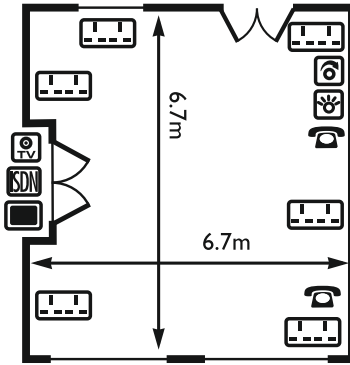

MACDONALD
BERYSTED
HOTEL & SPA – ASCOT NR WINDSOR

KEY

- DOUBLE POWER SOCKET
- SINGLE POWER SOCKET
- TV AERIAL SOCKET
- ISDN SOCKET
- SMART BOARD
- TELEPHONE SOCKET
- MOVEABLE PARTITION
- VIDEO SCREEN
- TEMP/AIRCON CONTROL
- PA SYSTEM SOCKET
- LIGHT SWITCH/DIMMER
- ADSL SOCKET
- FAX SOCKET
- WIRELESS BROADBAND

WINDLESHAM