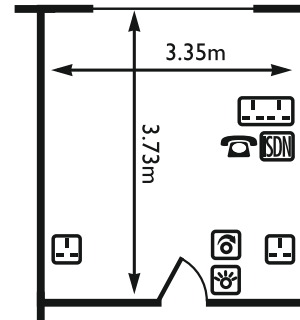

**SYNDICATE ROOMS
1 - 4**