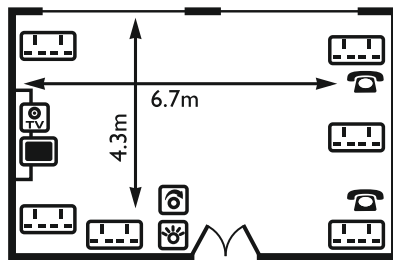

LYNDHURST BOARDROOM