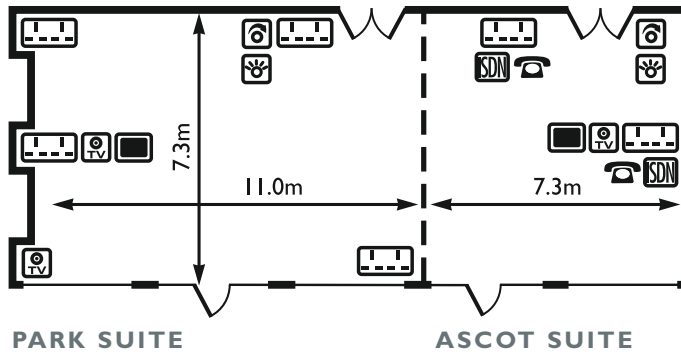

KEY

-  **DOUBLE POWER SOCKET**
-  **SINGLE POWER SOCKET**
-  **TV AERIAL SOCKET**
-  **ISDN SOCKET**
-  **SMART BOARD**
-  **TELEPHONE SOCKET**
-  **MOVEABLE PARTITION**
-  **VIDEO SCREEN**
-  **TEMP/AIRCON CONTROL**
-  **PA SYSTEM SOCKET**
-  **LIGHT SWITCH/DIMMER**
-  **ADSL SOCKET**
-  **FAX SOCKET**
-  **WIRELESS BROADBAND**

WINDSOR & ETON SUITE

	ROOM CAPACITIES								ROOM DIMENSIONS		DOOR DIMENSIONS				
	THEATRE - FP	THEATRE - RP	BOARDROOM	CABARET - FP	CABARET - RP	CLASSROOM	U-SHAPE	BANQUET	LENGTH (m)	WIDTH (m)	HEIGHT (m)	WIDTH (m)	NATURAL LIGHT	AIR CON.	FLOOR NO.
Windsor & Eton Suite	500	400	-	200	150	250	-	300	23.1	15	2.0	1.8	✓	✓	G
Windsor/Eton (Individual)	200	150	40	75	50	120	75	150	11.5	15	2.0	1.8	✓	✓	G
Park & Ascot Suite	150	120	-	70	50	75	-	120	18.3	7.3	2	1.6	✓	✓	G
Park Suite	80	50	32	50	40	50	35	60	11	7.3	2	1.6	✓	✓	G
Ascot Suite	45	25	25	24	-	30	23	40	7.3	7.3	2	1.6	✓	✓	G
Wentworth Suite	120	90	-	70	60	70	-	100	18.3	6.7	1.9	0.8	✓	✓	G
Wentworth East	70	40	40	48	28	40	35	50	11.6	6.7	1.9	0.8	✓	✓	G
Wentworth West	45	-	18	24	-	30	18	40	6.7	6.7	1.9	0.8	✓	✓	G
Brookenhurst Suite	20	-	16	-	-	15	12	-	7.1	4.3	1.9	0.8	✓	✓	G
Devenish Suite	20	-	16	-	-	15	12	-	7.1	4.3	1.9	0.8	✓	✓	G
Windlesham Boardroom	-	-	16	-	-	-	-	12	6.7	6.7	2	1.6	✓	✓	G
Lyndhurst Boardroom	-	-	12	-	-	-	-	10	6.7	4.3	2	1.6	✓	✓	G
Syndicates 1 - 4	-	-	10	-	-	-	-	-	3.73	3.35	1.9	0.8	✓	✓	G
Hyperion Restaurant	-	-	-	-	-	-	-	140	3.65	3.2	1.9	0.8	✓	✓	G

FP = Front projection RP = Rear projection LG = Lower ground G = Ground 1 = First 2 = Second 3 = Third 4 = Fourth

MACDONALD
BERYSTED
 HOTEL & SPA – ASCOT NR WINDSOR

KEY

-  **DOUBLE POWER SOCKET**
-  **SINGLE POWER SOCKET**
-  **TV AERIAL SOCKET**
-  **ISDN SOCKET**
-  **SMART BOARD**
-  **TELEPHONE SOCKET**
-  **MOVEABLE PARTITION**
-  **VIDEO SCREEN**
-  **TEMP/AIRCON CONTROL**
-  **PA SYSTEM SOCKET**
-  **LIGHT SWITCH/DIMMER**
-  **ADSL SOCKET**
-  **FAX SOCKET**
-  **WIRELESS BROADBAND**