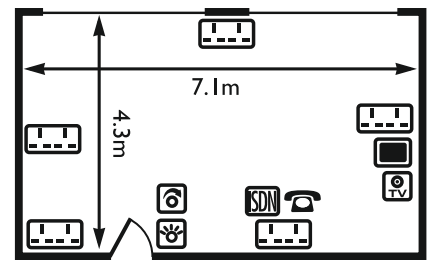

BROCKENHURST