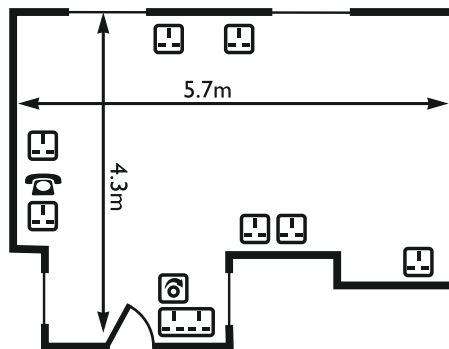

KENNET AND AVON ROOMS

	ROOM CAPACITIES								ROOM DIMENSIONS		DOOR DIMENSIONS				
	THEATRE - FP	THEATRE - RP	BOARDROOM	CABARET - FP	CABARET - RP	CLASSROOM	U-SHAPE	BANQUET	LENGTH (m)	WIDTH (m)	HEIGHT (m)	WIDTH (m)	NATURAL LIGHT	AIR CON.	FLOOR NO.
Avon Room	130	-	50	72	-	70	45	120	14.92	10.27	1.98	1.57	✓	✓	I
Kennet Room	50	-	26	35	-	28	24	50	9.94	6.76	1.98	1.57	✓	✓	I
Admiralty Room	40	-	24	40	-	30	28	40	9	6.46	1.98	0.76	✓	✓	G
Grange Drawing Room	30	-	16	24	-	20	12	15	6.3	6	2.5	2.1	✓	✓	I
Grange Dining Room	-	-	10	-	-	-	-	-	4.9	4	2.5	2.1	✓	✓	I
Morrison Room	-	-	12	-	-	-	-	-	6.37	4.12	1.98	0.76	✓	✓	G
Lansdown Room	-	-	12	-	-	-	-	-	5.7	4.3	1.98	0.76	✓	✓	G

FP = Front projection RP = Rear projection LG = Lower ground G = Ground I = First 2 = Second 3 = Third 4 = Fourth

MACDONALD
BATH SPA HOTEL
 BATH

ADMIRALTY ROOM

GRANGE SUITE

MORRISON ROOM

LANSDOWN ROOM

KEY