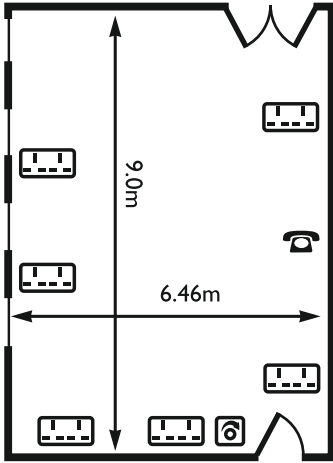

KEY

-  **DOUBLE POWER SOCKET**
-  **SINGLE POWER SOCKET**
-  **TV AERIAL SOCKET**
-  **ISDN SOCKET**
-  **SMART BOARD**
-  **TELEPHONE SOCKET**
-  **MOVEABLE PARTITION**
-  **VIDEO SCREEN**
-  **TEMP/AIRCON CONTROL**
-  **PA SYSTEM SOCKET**
-  **LIGHT SWITCH/DIMMER**
-  **ADSL SOCKET**
-  **FAX SOCKET**
-  **WIRELESS BROADBAND**

KENNET AND AVON ROOMS

	ROOM CAPACITIES								ROOM DIMENSIONS		DOOR DIMENSIONS				
	THEATRE - FP	THEATRE - RP	BOARDROOM	CABARET - FP	CABARET - RP	CLASSROOM	U-SHAPE	BANQUET	LENGTH (m)	WIDTH (m)	HEIGHT (m)	WIDTH (m)	NATURAL LIGHT	AIR CON.	FLOOR NO.
Avon Room	130	-	50	72	-	70	45	120	14.92	10.27	1.98	1.57	✓	✓	I
Kennet Room	50	-	26	35	-	28	24	50	9.94	6.76	1.98	1.57	✓	✓	I
Admiralty Room	40	-	24	40	-	30	28	40	9	6.46	1.98	0.76	✓	✓	G
Grange Drawing Room	30	-	16	24	-	20	12	15	6.3	6	2.5	2.1	✓	✓	I
Grange Dining Room	-	-	10	-	-	-	-	-	4.9	4	2.5	2.1	✓	✓	I
Morrison Room	-	-	12	-	-	-	-	-	6.37	4.12	1.98	0.76	✓	✓	G
Lansdown Room	-	-	12	-	-	-	-	-	5.7	4.3	1.98	0.76	✓	✓	G

FP = Front projection RP = Rear projection LG = Lower ground G = Ground I = First 2 = Second 3 = Third 4 = Fourth

MACDONALD
BATH SPA HOTEL
 BATH

ADMIRALTY ROOM

GRANGE SUITE

MORRISON ROOM

LANSDOWN ROOM

KEY