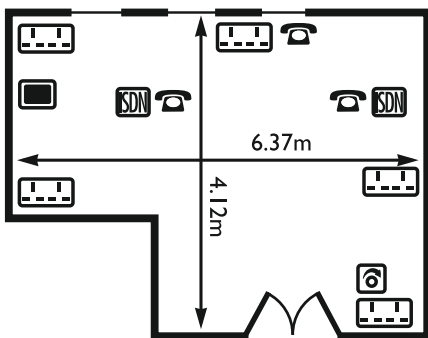

KENNET AND AVON ROOMS

	ROOM CAPACITIES								ROOM DIMENSIONS		DOOR DIMENSIONS				
	THEATRE - FP	THEATRE - RP	BOARDROOM	CABARET - FP	CABARET - RP	CLASSROOM	U-SHAPE	BANQUET	LENGTH (m)	WIDTH (m)	HEIGHT (m)	WIDTH (m)	NATURAL LIGHT	AIR CON.	FLOOR NO.
Avon Room	130	-	50	72	-	70	45	120	14.92	10.27	1.98	1.57	✓	✓	I
Kennet Room	50	-	26	35	-	28	24	50	9.94	6.76	1.98	1.57	✓	✓	I
Admiralty Room	40	-	24	40	-	30	28	40	9	6.46	1.98	0.76	✓	✓	G
Grange Drawing Room	30	-	16	24	-	20	12	15	6.3	6	2.5	2.1	✓	✓	I
Grange Dining Room	-	-	10	-	-	-	-	-	4.9	4	2.5	2.1	✓	✓	I
Morrison Room	-	-	12	-	-	-	-	-	6.37	4.12	1.98	0.76	✓	✓	G
Lansdown Room	-	-	12	-	-	-	-	-	5.7	4.3	1.98	0.76	✓	✓	G

FP = Front projection RP = Rear projection LG = Lower ground G = Ground I = First 2 = Second 3 = Third 4 = Fourth

MACDONALD
BATH SPA HOTEL
 BATH

ADMIRALTY ROOM

GRANGE SUITE

MORRISON ROOM

LANSDOWN ROOM

KEY