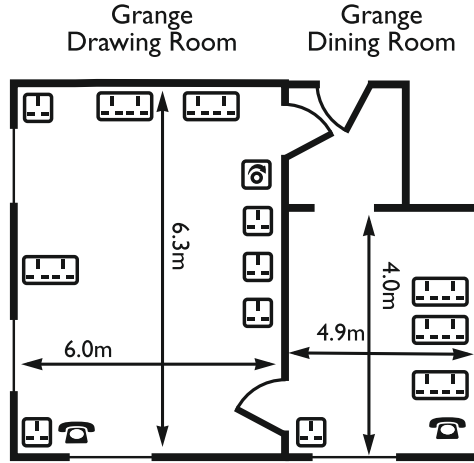

KEY

-  **DOUBLE POWER SOCKET**
-  **SINGLE POWER SOCKET**
-  **TV AERIAL SOCKET**
-  **ISDN SOCKET**
-  **SMART BOARD**
-  **TELEPHONE SOCKET**
-  **MOVEABLE PARTITION**
-  **VIDEO SCREEN**
-  **TEMP/AIRCON CONTROL**
-  **PA SYSTEM SOCKET**
-  **LIGHT SWITCH/DIMMER**
-  **ADSL SOCKET**
-  **FAX SOCKET**
-  **WIRELESS BROADBAND**

KENNET AND AVON ROOMS

	ROOM CAPACITIES								ROOM DIMENSIONS		DOOR DIMENSIONS				
	THEATRE - FP	THEATRE - RP	BOARDROOM	CABARET - FP	CABARET - RP	CLASSROOM	U-SHAPE	BANQUET	LENGTH (m)	WIDTH (m)	HEIGHT (m)	WIDTH (m)	NATURAL LIGHT	AIR CON.	FLOOR NO.
Avon Room	130	-	50	72	-	70	45	120	14.92	10.27	1.98	1.57	✓	✓	I
Kennet Room	50	-	26	35	-	28	24	50	9.94	6.76	1.98	1.57	✓	✓	I
Admiralty Room	40	-	24	40	-	30	28	40	9	6.46	1.98	0.76	✓	✓	G
Grange Drawing Room	30	-	16	24	-	20	12	15	6.3	6	2.5	2.1	✓	✓	I
Grange Dining Room	-	-	10	-	-	-	-	-	4.9	4	2.5	2.1	✓	✓	I
Morrison Room	-	-	12	-	-	-	-	-	6.37	4.12	1.98	0.76	✓	✓	G
Lansdown Room	-	-	12	-	-	-	-	-	5.7	4.3	1.98	0.76	✓	✓	G

FP = Front projection RP = Rear projection LG = Lower ground G = Ground I = First 2 = Second 3 = Third 4 = Fourth

MACDONALD
BATH SPA HOTEL
 BATH

ADMIRALTY ROOM

GRANGE SUITE

MORRISON ROOM

LANSDOWN ROOM

KEY